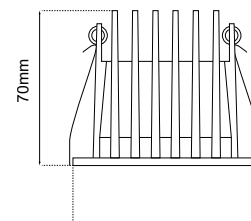

70mm

Ø82.5mm

Ø75mm

GENERAL INFORMATION

APPLICATION	Indoor, recessed
DIRECTION OF MOUNTING	Ceiling
MATERIAL	Aluminium
COLOR	White body / Black chrome reflector
VISIBLE DIMENSIONS (Ø×L)	Ø82.5×70 mm
CUT-OUT DIMENSIONS (Ø)	Ø75 mm
IP RATING	IP20
LED	Bridgelux
WATTAGE	12W
VOLTAGE	230VAC
CCT	3000K
CRI	Ra >90
BEAM ANGLE	36D
LUMINOUS FLUX	960 lm
DIMMABLE	DALI
ORIGIN	PRC