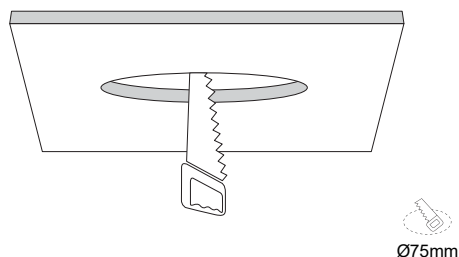

MINUS R82 12W 36D 3000K RA90 WHITE BLACK 230V DALI

ΟΔΗΓΙΕΣ ΕΓΚΑΤΑΣΤΑΣΗΣ INSTALLATION INSTRUCTIONS

1.