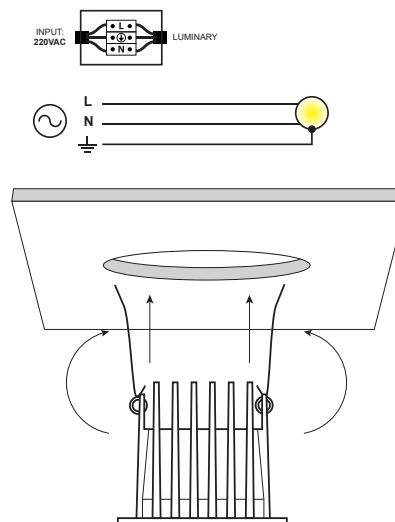

MINUS R82 12W 36D 3000K RA90 WHITE BLACK 230V DALI

ΟΔΗΓΙΕΣ ΕΓΚΑΤΑΣΤΑΣΗΣ INSTALLATION INSTRUCTIONS

1.

2.

3.

Τρυπήστε την οροφή σύμφωνα με τις αναγραφόμενες διαστάσεις κοπής.

Drill the roof according to the indicated cutting dimensions

Συνδέστε το καλώδιο του φωτιστικού με την ηλεκτρική παροχή.

Connect the cable of the luminaire with the electrical supply.

Κρατήστε τα ελατήρια προς τα πίσω για να περάσουν πρώτα αυτά από την οπή και έπειτα αφήνετε το φωτιστικό σιγά σιγά μέχρι να εφαρμόσει στην οροφή.

Hold the springs backwards to get them through the cutter first and then slowly leave the lamp until it applies into the roof.

Το φωτιστικό είναι έτοιμο για χρήση.

The luminaire is ready for use.