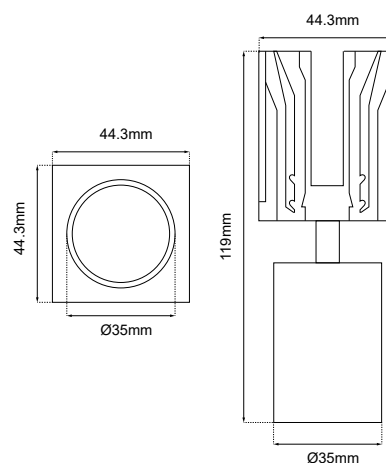

## GENERAL INFORMATION

APPLICATION	For TRIMLESS FRAME
DIRECTION OF MOUNTING	Ceiling
MATERIAL	Aluminium / PC
COLOR	White
VISIBLE DIMENSIONS (H×W×L)	119 × 44.3 × 44.3 mm
LIFE TIME	50000 hours
WARRANTY	3 years
ORIGIN	China

## ILLUMINANT

WATTAGE	5W
VOLTAGE	230V
LED	COB
CCT	3000K
CRI	Ra>90
BEAM ANGLE	24D / 36D / 50D
LUMINOUS FLUX	62.1Lm/W
IP RATING	IP20
IK RATING	IK06
DIMMABLE	DALI

## SPOT MODULE 5W 3000K CRI90 WHITE