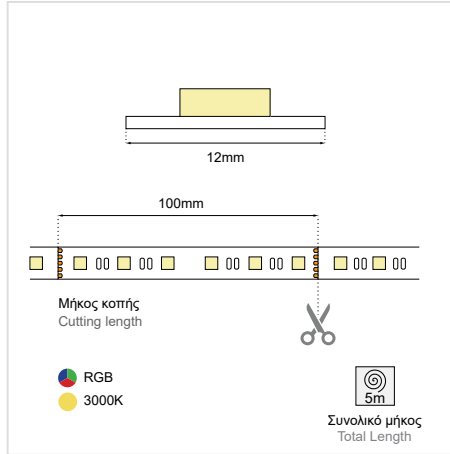

# LED LIGHT STRIP VALUE 60L 24V 18W RGB+3000K

SKU: **IP20:** AC010802-004, **IP65:** AC010805-001

## GENERAL INFORMATION

APPLICATION	Indoor / Outdoor
IP RATING	IP20 / IP65
PCB TYPE/COLOR	3 oz , White PCB
WARRANTY	2 years
ORIGIN	China

## DIMENSIONS

VISIBLE DIMENSIONS (W)	12mm
TOTAL LENGTH	5m
CUTTING LENGTH	100mm

## LED LIGHT STRIP VALUE 60L 24V 18W RGB+3000K