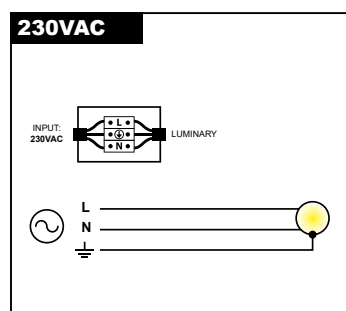

DOWNLIGHT LED

P54 7W 24D 3000K CRI>90 WH DALI MANUAL

ΟΔΗΓΙΕΣ ΕΓΚΑΤΑΣΤΑΣΗΣ INSTALLATION INSTRUCTIONS

ΣΗΜΑΝΤΙΚΟ:

Αυτό το εξάρτημα πρέπει να εγκατασταθεί από εξειδικευμένο ηλεκτρολόγο.

Η BarisLight δεν φέρει ευθύνη για τυχόν ζητήματα που προκύπτουν από ακατάλληλη εγκατάσταση που δεν συμμορφώνεται με τα τοπικά πρότυπα ασφαλείας.

Παρακαλούμε δώστε ένα αντίγραφο αυτών των οδηγιών στο άτομο που είναι υπεύθυνο για τη συντήρηση της εγκατάστασης.

IMPORTANT:

This luminaire must be installed by a qualified electrician.

Disclaimer:

BarisLight is not liable for any issues arising from improper installation that does not comply with local safety standards.

Instructions:

Please provide a copy of these instructions to the person responsible for maintaining the installation.

Σύνδεση με την ηλεκτρική παροχή Connection to the electrical supply

Διαδικασία καλωδίωσης

1. Κλείστε τον κεντρικό διακόπτη ρεύματος.
2. Συνδέστε τα φωτιστικά στη μονάδα παροχής ρεύματος.
3. Συνδέστε τη μονάδα τροφοδοσίας στο ηλεκτρικό δίκτυο.
4. Ενεργοποιήστε τον κεντρικό διακόπτη ρεύματος.

Σημείωση ασφαλείας: Βεβαιωθείτε ότι ο κεντρικός διακόπτης λειτουργίας είναι απενεργοποιημένος κατά τη διάρκεια όλων των διαδικασιών συντήρησης και εγκατάστασης.

Προειδοποίηση: Αποφύγετε τη σύνδεση πάρα πολλών φωτιστικών παράλληλα σε μία μόνο μονάδα τροφοδοσίας για να αποφευχθεί η υπερφόρτωση.

Wiring Procedure

1. Turn off the main power switch.
2. Connect the luminaires to the power supply unit.
3. Connect the power supply unit to the electrical network.
4. Turn on the main power switch.

Safety Notice: Ensure the main power switch is turned off during all maintenance and installation procedures.

Warning: Avoid connecting too many luminaires in parallel to a single power supply unit to prevent overloading.