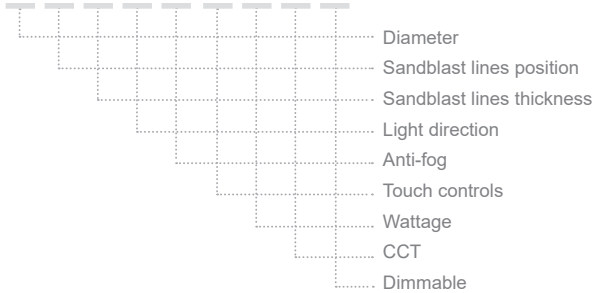

# MIRROR CIRCLE DATASHEET

SKU: **MIRROCR- XX-XX-XX-XX-XX-XX-XX-XX-XX**

Sandblasting Lines: around, front & back light / anti-fog touch controls

Sandblasting Lines: none, back light, no touch controls

Sandblasting Lines: in section, front light, no touch controls

Diameter*	Sandblasting lines position	Sandblasting lines thickness	Light direction
Ø40cm (40)	Around (ARD)  In sections, upon request (SUR) 	20-30mm (2030) 	Front (FR) 
Ø45cm (45)		40-50mm (4050) 	Back (BC) 
Ø50cm (50)			Front & back (FRBC) 
Ø55cm (55)			
Ø60cm (60)			
Ø65cm (65)			
Ø70cm (70)			
Ø75cm (75)			
Ø80cm (80)			
Ø85cm (85)			
Ø90cm (90)			
Ø95cm (95)			
Ø100cm (100)			

EXAMPLE:

MIRROCR-50-ARD-2030-FR-WAF-LFA-6W-30K-D

for MIRROR CIRCLE, Ø50cm, around, 20-30mm, front light, with anti-fog, light front/anti-fog controls / 6w/m, 3000K, dimmable)