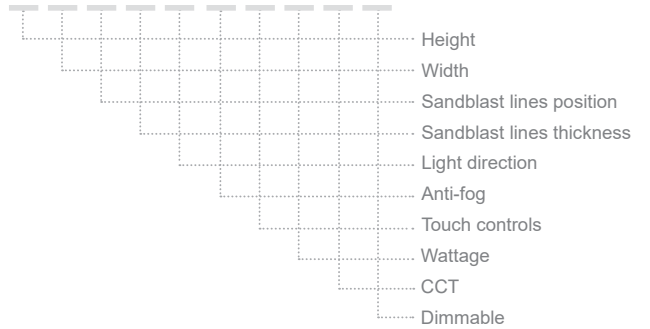

MIRROR OVAL DATASHEET

SKU: **MIRROVL-XX-XX-XX-XX-XX-XX-XX-XX-XX**

Sandblasting Lines: around, front & back light / anti-fog touch controls

Sandblasting Lines: none, back light, no touch controls

Sandblasting Lines: in section, front light / anti-fog touch controls

MIRROR OVAL DATASHEET

SKU: **MIRROVL** - XX-XX-XX-XX-XX-XX-XX-XX-XX-XX

HEIGHT
WIDTH
SANDBLASTING LINES POSITION
SANDBLASTING LINES THICKNESS
LIGHT DIRECTION
ANTI-FOG
TOUCH CONTROLS
WATTAGE
CCT
DIMMABLE

Height*	Width*	Sandblasting lines position		Sandblasting lines thickness		Light direction			
40cm (40)	40cm (40)	Around (ARD)		20-30mm (2030)		Front (FR)			
45cm (45)	45cm (45)								
50cm (50)	50cm (50)	In sections, upon request (SUR)		40-50mm (4050)		Back (BC)			
55cm (55)	55cm (55)								
60cm (60)	60cm (60)							Front & back (FRBC)	
65cm (65)	65cm (65)								
70cm (70)	70cm (70)								
75cm (75)	75cm (75)								
80cm (80)	80cm (80)								
85cm (85)	85cm (85)								
90cm (90)	90cm (90)								
95cm (95)	95cm (95)								
100cm (100)	100cm (100)								

EXAMPLE:

MIRROVL-40-70-ARD-2030-FR-WAF-LFA-6W-30K-D

for MIRROR OVAL, 40x70cm, around, 20-30mm, front light, with anti-fog, light front/anti-fog controls / 6w/m, 3000K, dimmable)