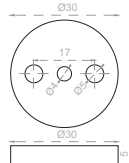

PICCOLO TORCH 2 R18 EXTENSION (Light inwards)

ΠΕΡΙΕΧΟΜΕΝΑ / CONTENT

datasheet	1
manual	2

ΚΩΔΙΚΟΣ / CODE

PC2X- XX XX XX XX XX XX XX XX XX XX XX XX

PICCOLO TORCH 2 R18 EXTENSION (Light inwards) (PC2X-) / Datasheet

extension length	application	shadow	material	color	watt	CCT	CRI	voltage	beam angle	IP	dim
5cm (05)	Surface mounted (S)	Without Shadow ()	Aluminium (01)	Anodized (AN)	1W (1W)	2700 (27K)	Ra80 (80)	12V (V1)	25° (25D)	IP20 (20)	Dim (D)
10cm (10)	Recessed (T)	With Shadow (SH)	INOX (02)	Black (BL)	2.5W (2W)	3000K (30K)	Ra90 (90)	24V (V2)	50° (50D)	IP54 (54)	No Dim ()
15cm (15)	Rosette (+230VAC*) (V)		Brass (03)	White (WH)		4000K (40K)		230VAC (V3)*	60° (60D)	IP65 (65)	
20cm (20)				RAL (RL)		5000K (50K)		350mA (1W) (V4)	80° (80D)		
25cm (25)				No color ()		6000K (60K)					
30cm (30)						(R) / (G) / (B) / (A)					
35cm (35)											
40cm (40)											
45cm (45)											
50cm (50)											