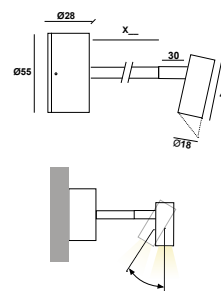

PICCOLO TORCH 2 R18 EXTENSION (Light inwards)

ΠΕΡΙΕΧΟΜΕΝΑ / CONTENT

datasheet	1
manual	2

ΚΩΔΙΚΟΣ / CODE

PC2X- XX XX XX XX XX XX XX XX XX XX XX XX

PICCOLO TORCH 2 R18 EXTENSION (Light inwards) (PC2X-) / Datasheet

Application / Εφαρμογή

Piccolo Torch 2 R18 with extension Recessed (-T-)

Piccolo Torch 2 R18 with extension Rosette (-V-)

Shadow / Σκίαστρο

Material / Υλικό

Aluminium (-01-)

Inox (-02-)

Brass (-03-)

extension length	application	shadow	material	color	watt	CCT	CRI	voltage	beam angle	IP	dim
5cm (05)	Surface mounted (S)	Without Shadow ()	Aluminium (01)	Anodized (AN)	1W (1W)	2700 (27K)	Ra80 (80)	12V (V1)	25° (25D)	IP20 (20)	Dim (D)
10cm (10)	Recessed (T)	With Shadow (SH)	INOX (02)	Black (BL)	2.5W (2W)	3000K (30K)	Ra90 (90)	24V (V2)	50° (50D)	IP54 (54)	No Dim ()
15cm (15)	Rosette (+230VAC*) (V)		Brass (03)	White (WH)		4000K (40K)		230VAC (V3)*	60° (60D)	IP65 (65)	
20cm (20)				RAL (RL)		5000K (50K)		350mA (1W) (V4)	80° (80D)		
25cm (25)				No color ()		6000K (60K)					
30cm (30)						(R) / (G) / (B) / (A)					
35cm (35)											
40cm (40)											
45cm (45)											
50cm (50)											

Δημιουργία κωδικού προϊόντος / Product code generator

PC2X - length - application - shadow - material - color - watt - CCT - CRI - voltage - beam angle - IP - dimmable

(ex. PC2X-15-T-SH-01-BL-1W-27K-80-V1-25D-54-D for Piccolo Torch 2 R18, Extension 15cm, Recessed, Shadow, Aluminium, Black 1W 2700K Ra80 12V 25° IP54 Dimmable)