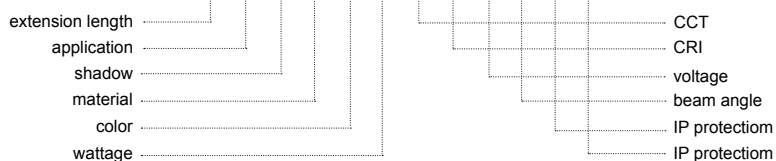

PICCOLO TORCH 2 R18 EXTENSION (Light inwards)

ΠΕΡΙΕΧΟΜΕΝΑ / CONTENT

datasheet	1
manual	2

ΚΩΔΙΚΟΣ / CODE

PC2X- XX XX XX XX XX XX XX XX XX XX XX XX

PICCOLO TORCH 2 R18 EXTENSION (Light inwards) (PC2X-) / Datasheet

extension length	application	shadow	material	color	watt	CCT	CRI	voltage	beam angle	IP	dim
5cm (05)	Surface mounted (S)	Without Shadow ()	Aluminium (01)	Anodized (AN)	1W (1W)	2700 (27K)	Ra80 (80)	12V (V1)	25° (25D)	IP20 (20)	Dim (D)
10cm (10)	Recessed (T)	With Shadow (SH)	INOX (02)	Black (BL)	2.5W (2W)	3000K (30K)	Ra90 (90)	24V (V2)	50° (50D)	IP54 (54)	No Dim ()
15cm (15)	Rosette (+230VAC*) (V)		Brass (03)	White (WH)		4000K (40K)		230VAC (V3)*	60° (60D)	IP65 (65)	
20cm (20)				RAL (RL)		5000K (50K)		350mA (1W) (V4)	80° (80D)		
25cm (25)				No color ()		6000K (60K)					
30cm (30)						(R) / (G) / (B) / (A)					
35cm (35)											
40cm (40)											
45cm (45)											
50cm (50)											