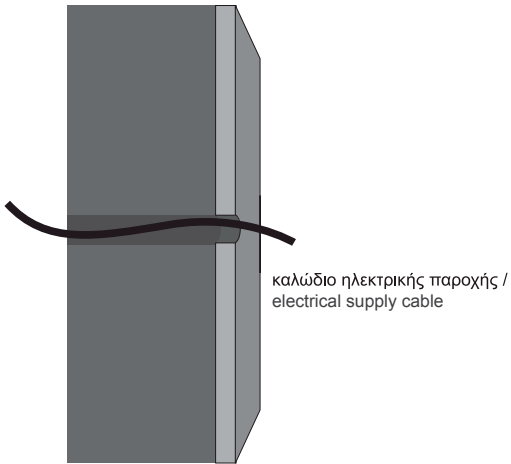

PICCOLO TORCH 2 R18 EXTENSION (Light outwards) / Manual

1.

2. Βιδώστε τη βάση του φωτιστικού στον τοίχο. /
Screw the of the luminaire with the electrical supply.