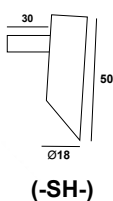

Application / Εφαρμογή

Piccolo Torch 2 R18 with extension Recessed (-T-)

Piccolo Torch 2 R18 with extension Rosette (-V-)

Shadow / Σκίαστρο

Material / Υλικό

Aluminium (-01-)

Inox (-02-)

Brass (-03-)

extension length	application	shadow	material	color	watt	CCT	CRI	voltage	beam angle	IP	dim
5cm (05)	Surface mounted (S)	Without Shadow ()	Aluminium (01)	Anodized (AN)	1W (1W)	2700 (27K)	Ra80 (80)	12V (V1)	25° (25D)	IP20 (20)	Dim (D)
10cm (10)	Recessed (T)	With Shadow (SH)	INOX (02)	Black (BL)	2.5W (2W)	3000K (30K)	Ra90 (90)	24V (V2)	50° (50D)	IP54 (54)	No Dim ()
15cm (15)	Rosette (+230VAC*) (V)		Brass (03)	White (WH)		4000K (40K)		230VAC (V3)*	60° (60D)	IP65 (65)	
20cm (20)				RAL (RL)		5000K (50K)		350mA (1W) (V4)	80° (80D)		
25cm (25)				No color ()		6000K (60K)					
30cm (30)						(R) / (G) / (B) / (A)					
35cm (35)											
40cm (40)											
45cm (45)											
50cm (50)											

Δημιουργία κωδικού προϊόντος / Product code generator

PC2X - length - application - shadow - material - color - watt - CCT - CRI - voltage - beam angle - IP - dimmable

(ex. PC2X-15-T-SH-01-BL-1W-27K-80-V1-25D-54-D for Piccolo Torch 2 R18, Extension 15cm, Recessed, Shadow, Aluminium, Black 1W 2700K Ra80 12V 25° IP54 Dimmable)