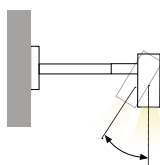

PICCOLO TORCH 2 R18 EXTENSION (Light inwards)

ΠΕΡΙΕΧΟΜΕΝΑ / CONTENT

datasheet	1
manual	2

ΚΩΔΙΚΟΣ / CODE

PC2X- XX XX XX XX XX XX XX XX XX XX XX XX

PICCOLO TORCH 2 R18 EXTENSION (Light inwards) (PC2X-) / Datasheet

extension length	application	shadow	material	color	watt	CCT	CRI	voltage	beam angle	IP	dim
5cm (05)	Surface mounted (S)	Without Shadow ()	Aluminium (01)	Anodized (AN)	1W (1W)	2700 (27K)	Ra80 (80)	12V (V1)	25° (25D)	IP20 (20)	Dim (D)
10cm (10)	Recessed (T)	With Shadow (SH)	INOX (02)	Black (BL)	2.5W (2W)	3000K (30K)	Ra90 (90)	24V (V2)	50° (50D)	IP54 (54)	No Dim ()
15cm (15)	Rosette (+230VAC*) (V)		Brass (03)	White (WH)		4000K (40K)		230VAC (V3)*	60° (60D)	IP65 (65)	
20cm (20)				RAL (RL)		5000K (50K)		350mA (1W) (V4)	80° (80D)		
25cm (25)				No color ()		6000K (60K)					
30cm (30)						(R) / (G) / (B) / (A)					
35cm (35)											
40cm (40)											
45cm (45)											
50cm (50)											