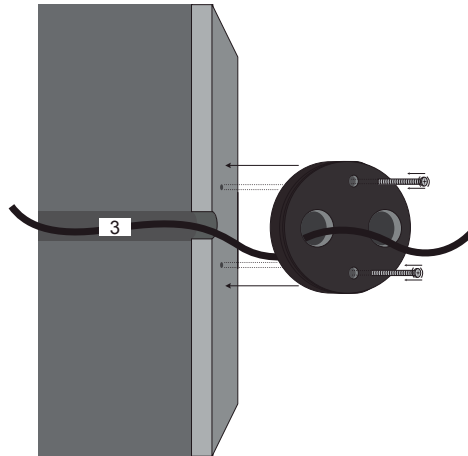

extension length	application	shadow	material	color	watt	CCT	CRI	voltage	beam angle	IP	dim
5cm (05)	Surface mounted (S)	Without Shadow ()	Aluminium (01)	Anodized (AN)	1W (1W)	2700 (27K)	Ra80 (80)	12V (V1)	25° (25D)	IP20 (20)	Dim (D)
10cm (10)	Recessed (T)	With Shadow (SH)	INOX (02)	Black (BL)	2.5W (2W)	3000K (30K)	Ra90 (90)	24V (V2)	50° (50D)	IP54 (54)	No Dim ()
15cm (15)	Rosette (+230VAC*) (V)		Brass (03)	White (WH)		4000K (40K)		230VAC (V3)*	60° (60D)	IP65 (65)	
20cm (20)				RAL (RL)		5000K (50K)		350mA (1W) (V4)	80° (80D)		
25cm (25)				No color ()		6000K (60K)					
30cm (30)						(R) / (G) / (B) / (A)					
35cm (35)											
40cm (40)											
45cm (45)											
50cm (50)											

Δημιουργία κωδικού προϊόντος / Product code generator

PC2X - length - application - shadow - material - color - watt - CCT - CRI - voltage - beam angle - IP - dimmable

(ex. PC2X-15-T-SH-01-BL-1W-27K-80-V1-25D-54-D for Piccolo Torch 2 R18, Extension 15cm, Recessed, Shadow, Aluminium, Black 1W 2700K Ra80 12V 25° IP54 Dimmable)

PICCOLO TORCH 2 R18 EXTENSION (Light outwards) / Manual

1.

2. Βιδώστε τη βάση του φωτιστικού στον τοίχο. /
Screw the of the luminaire with the electrical supply.

3.

Συνδέστε το καλώδιο του φωτιστικού με την ηλεκτρική παροχή. /
Connect the cable of the luminaire with the electrical supply.