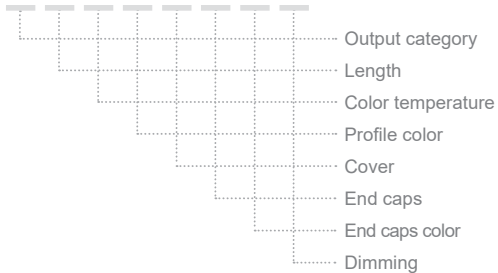

RHINE SUSPENDED 37×60

SKU: S3760-SPD - XX-XX-XX-XX-XX-XX-XX-XX

ΠΕΡΙΕΧΟΜΕΝΑ / CONTENTS

DATASHEET	1
PRODUCT CODE GENERATOR	2
LUMEN OUTPUT TABLES	4
MANUAL	6

DATASHEET

GENERAL INFORMATION

APPLICATION	Indoor / Suspended
DIRECTION OF MOUNTING	Ceiling
MATERIAL	Extruded aluminium
PCB DETAILS	Zhaga-Compliant Dimensions

RHINE SUSPENDED 37×60

PROFILE DIMENSIONS (W×H)	37 × 60mm
LUMINAIRE DIMENSIONS (W×H)	Flat cover: 37 × 60mm / Oval cover: 37 × 76.6mm
IP RATING	IP20
CRI	Ra>80 (Ra>90 on request)
VOLTAGE	230VAC
DIMMING OPTIONS	Push / DALI / TRIAC 0/1-10V / CASAMBI / Analog 0/1-10V
LUMEN OUTPUT / W	Up to 195 Lm/W
LIFE TIME	72000 hours
WARRANTY	5 years
ORIGIN	Greece