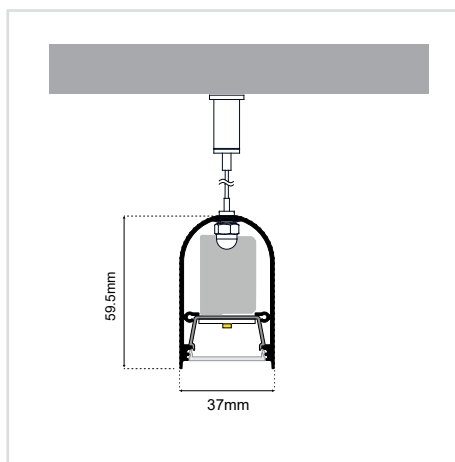

RHINE SUSPENDED 37×60 FLAT

SKU: **S3760F-SPD** - XX-XX-XX-XX-XX-XX-XX

ΠΕΡΙΕΧΟΜΕΝΑ / CONTENTS

DATASHEET	1
PRODUCT CODE GENERATOR	2
LUMEN OUTPUT TABLES	3
MANUAL	5

DATASHEET

GENERAL INFORMATION

APPLICATION	Indoor / Suspended
DIRECTION OF MOUNTING	Ceiling
MATERIAL	Extruded aluminium
PCB DETAILS	Zhaga-Compliant Dimensions
DIMENSIONS (W×H)	37 × 60mm
COVER	Click Diffuser Flat
IP RATING	IP20
CRI	Ra>80 (Ra>90 on request)
VOLTAGE	230VAC
LUMEN OUTPUT / W	Up to 195 Lm/W
LIFE TIME	72000 hours
WARRANTY	5 years
ORIGIN	Greece