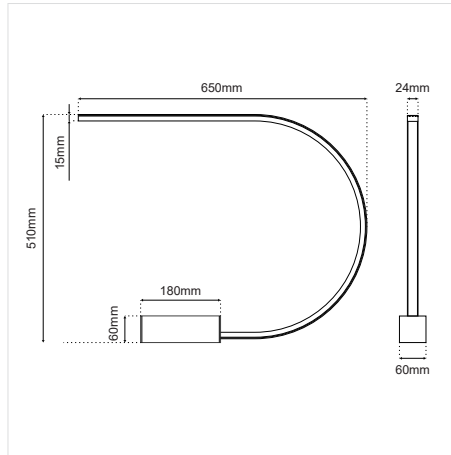

TABLE LIGHT GIZA BEND

SKU: **TLGIB-XX-XX-XX-XX-XX**

Profile color
Base color
Wattage
CCT
Dimmable

GENERAL INFORMATION

APPLICATION	Indoor
DIRECTION OF MOUNTING	Surface
DIMENSIONS (W×H×L)	60 × 510 × 650 mm
INCL. CABLE	Yes
VOLTAGE	230VAC
LIFE TIME	50000 hours
WARRANTY	5 years
ORIGIN	Greece

Profile color	Base color	Wattage*	CCT*	Output	CRI	Dimmable*
Anodised (AN)	Anodised (AN)	17W (17W)	2700K (27K)	1344 Lm	Ra90	Dim (D)
Black (BL)	Black (BL)		3000K (30K)	1512 Lm		No Dim (L)
White (WH)	White (WH)		4000K (40K)	1680 Lm		
Graphite (GF)	Graphite (GF)		6000K (60K)	1848 Lm		
RAL colors (RL)	RAL colors (RL)	25W (25W)	3000K (30K)	4032 Lm	Ra80	
Patina (PT)	Patina (PT)		4000K (40K)	4208 Lm		
			6500K (65K)	4208 Lm		