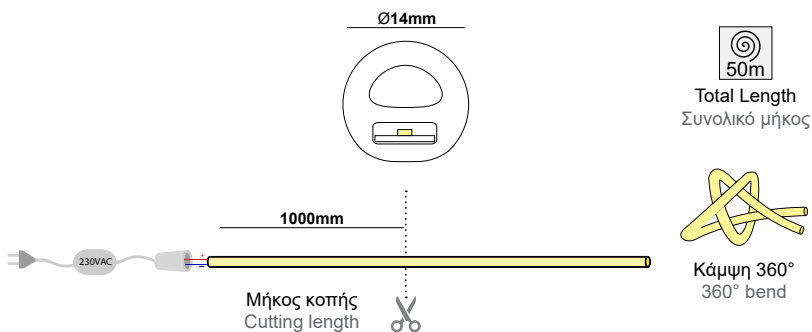

Material	CCT	Power	Lumen / m
Pure Silicone	3000K	6.5W/m	300 Lm/m
	4000K		
	6000K		
	Red		-
	Green		
	Blue		
	Golden yellow		
	Pink		

Διαθέσιμη στα χρώματα: / Available in colors: