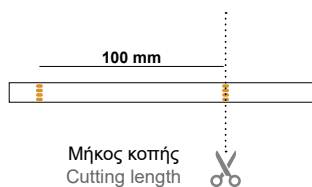

SKU	CCT	LED Qty	Power	Lumen / m
01010802-043	2700K	70 LEDs/m	23.7W/m	3000 Lm/m
01010802-044	3000K			
01010802-045	4000K		21.8W/m