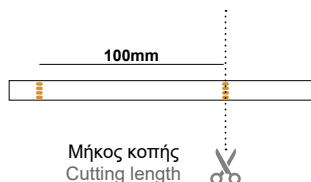

Μήκος κοπής
Cutting length

SKU	Color	LED Qty	Power	LED Brightness
AC010805-002	RGB	60LEDs/m	14.4W/m	1800-2200MCD