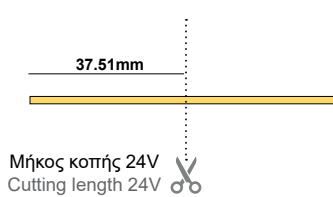

LED NEON STRIP FLAT 4x8mm 6W 24V IP67