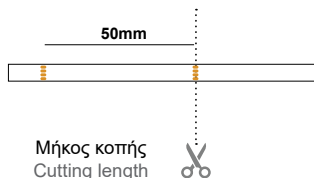

SKU	CCT	LED Qty	Power	Lumen / m
01010802-074	3000K	120 LEDs/m	7W/m	713 Lm/m