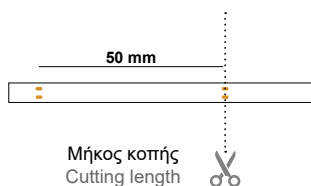

SKU	CCT	LED Qty	Power	Lumen / m
T2010805-001	4000K	120 LEDs/m	12W/m	980 Lm/m