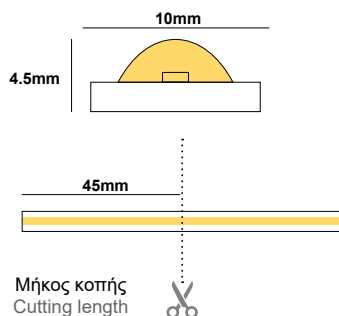

230V

LED LIGHT STRIP COB 286L 230V 12W IP65

5m
Total Length
Συνολικό μήκος

SKU	CCT	LED Qty	Power	Lumen / m
AC010808-001	3000K	286 LEDs/m	12W/m	1000 Lm/m
AC010808-002	4000K			
AC010808-003	6500K