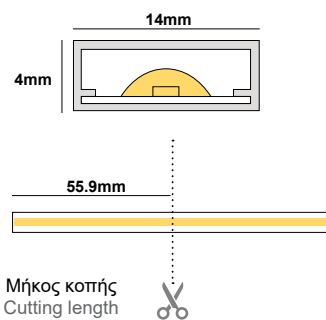

Total Length
Συνολικό μήκος

SKU	CCT	LED Qty	Power	Lumen / m
X7010805-018	RGB + 3000K	504 LEDs/m	12W/m	1020Lm/m
X7010805-019	RGB + 6000K