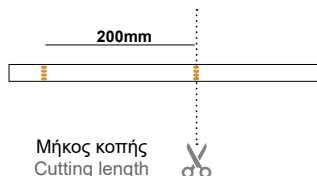

LiniLED® TOP RGB 24V

SKU	color	LED Qty	Power	Lumen / m
01010805-027	RGB 160	35LEDs/m	4.8W/m	139 Lm/m (R= 43, G= 90, B= 10)
01010805-086	RGB 240		7.4W/m	209 Lm/m (R= 69, G= 135, B=21)