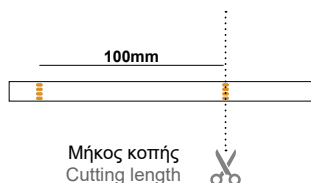

Μήκος κοπής
Cutting length

SKU	Color	LED Qty	Power	LED Brightness
AC010805-001	RGB+3000K	60LEDs/m	18W/m	2000-2400MCD & 500Lm/m