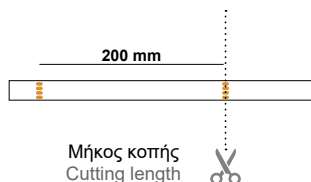

SKU	color	LED Qty	Power	Lumen / m
01010802-031	Red	35LEDs/m	4.4W/m	52 Lm/m
01010802-032	Green		2.5W/m	135 Lm/m
01010802-033	Blue		1.7W/m	26 Lm/m
01010802-034	Amber		4.4W/m	38 Lm/m