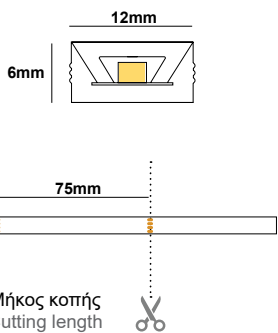

LiniLED® TOP TUNABLE WHITE 24V