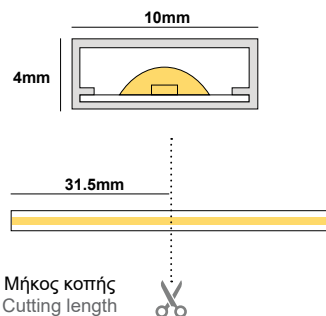

Total Length
Συνολικό μήκος

SKU	CCT	LED Qty	Power	Lumen / m
X7010805-015	3000K	512 LEDs/m	12W/m	1080 Lm/m
X7010805-016	4000K			1200 Lm/m
X7010805-017	6500K			1320 Lm/m