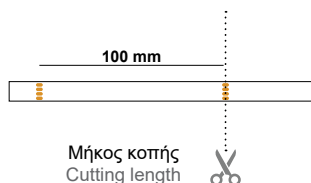

SKU	Color	LED Qty	Power	LED Brightness
AC010802-004	RGB+3000K	60LEDs/m	18W/m	2000-2400MCD & 500Lm/m