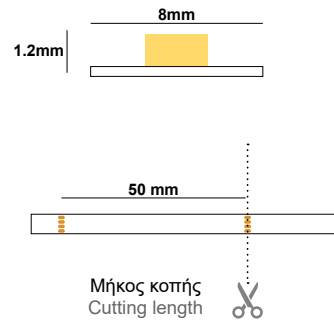

Total Length
Συνολικό μήκος

SKU	CCT	LED Qty	Power	Lumen / m
AC010802-003	3000K	120 LEDs/m	9.6W/m	850 Lm/m
AC010802-001	4000K			870 Lm/m
AC010802-002	6000K			900 Lm/m