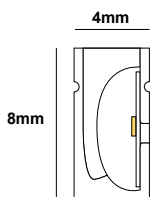

LED NEON STRIP FLAT 4x8mm 6W 24V IP67