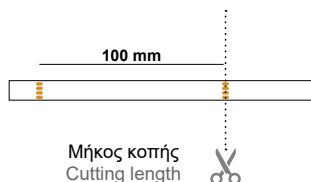

SKU	Color	LED Qty	Power	LED Brightness
AC010802-005	RGB	60LEDs/m	14.4W/m	1800-2200MCD