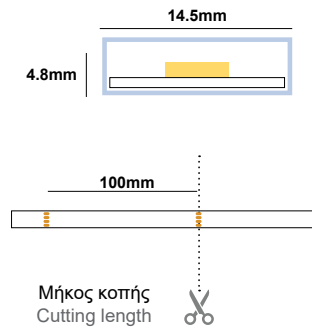

Total Length
Συνολικό μήκος

SKU	color	LED Qty	Power	Lumen / m
04010805-001	RGB	60 LEDs/m	14W/m	140 Lm/m