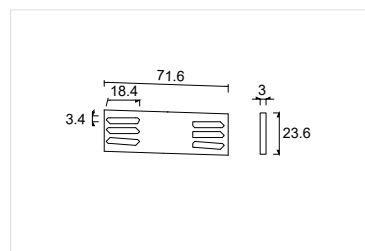

C Connector for Track magnetic Curvy D1000 2C

S Connector for Track magnetic Curvy D1000 2C

RECESSED KIT TRACK MAGNETIC CURVY D1000 2C

PENDANT KIT TRACK MAGNETIC CURVY D1000 2C