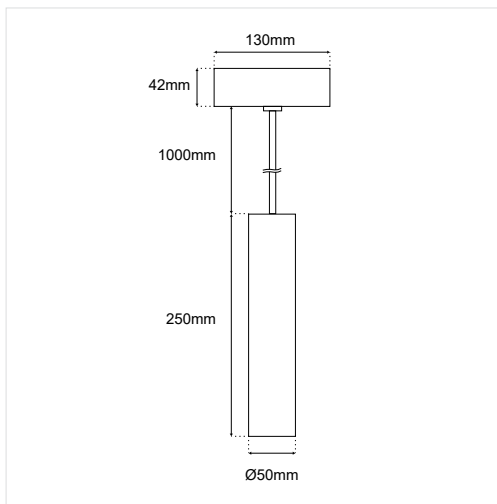

PENDANT50 MAGNETIC MINI

Material	Color	Wattage	CCT	Lumen	SKU
Aluminium	Black	10W	3000K	700	≡4010103-032
			4000K		≡4010103-099
	White		3000K		≡4010103-033
			4000K		≡4010103-100