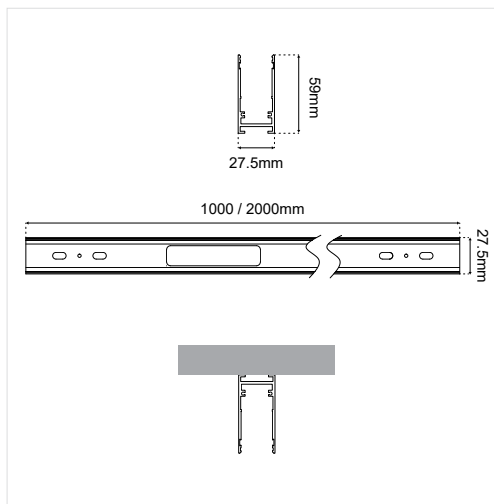

MAGNETIC MINI TRACK SURFACE

Μην ξεχάσετε να επιλέξετε το αντίστοιχο τροφοδοτικό 24VDC

Don't forget to choose the corresponding 24VDC power supply

Δύο πάτες περιλαμβάνονται

Two end cups included

Length	Color	SKU	
		DALI, Triac, 0/1-10V Dimmable (External driver)	DALI (Internal driver 24VDC)
1m	Sandy black	Ξ4010103-005	Ξ4010103-178
	Sandy white	Ξ4010103-006	Ξ4010103-179
2m	Sandy black	Ξ4010103-101	Ξ4010103-182
	Sandy white	Ξ4010103-102	Ξ4010103-183