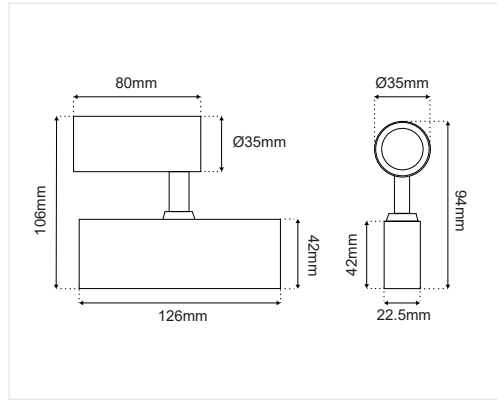

Magnetic tracklights

SPOT35 MAGNETIC MINI

Material	Wattage	Lumen
Aluminium	5W	378

Color	CCT	SKU	
		DALI, Triac, 0/1-10V Dimmable (External driver)	DALI (Internal driver 24VDC)
Sandy black	3000K	≡4010103-025	≡4010103-202
	4000K	≡4010103-087	≡4010103-204
Sandy white	3000K	≡4010103-026	≡4010103-203
	4000K	≡4010103-088	≡4010103-205