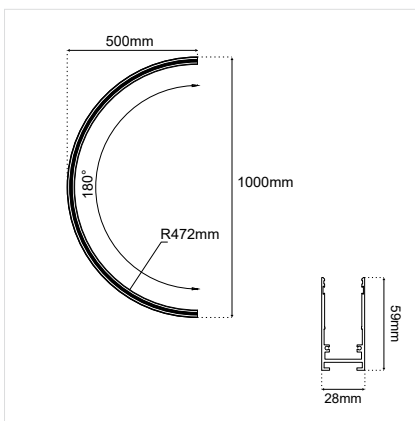

1/2 D1000 SANDY BLACK

≡4010103-121

1/2 D1000 SANDY WHITE

≡4010103-122