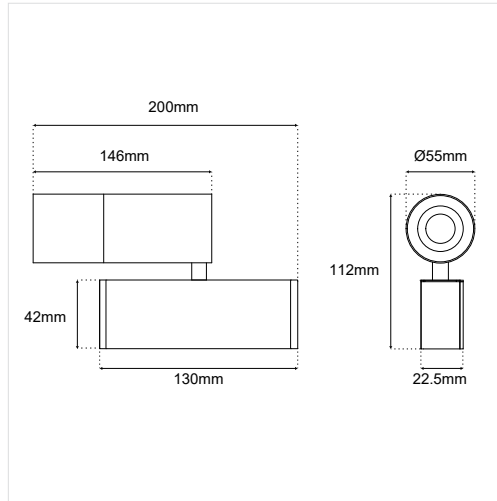

ZOOM55 MAGNETIC MINI

Material	Color	Wattage	CCT	Lumen	SKU
Aluminium	Black	10W	3000K	1090	≡4010103-030
	White				≡4010103-031