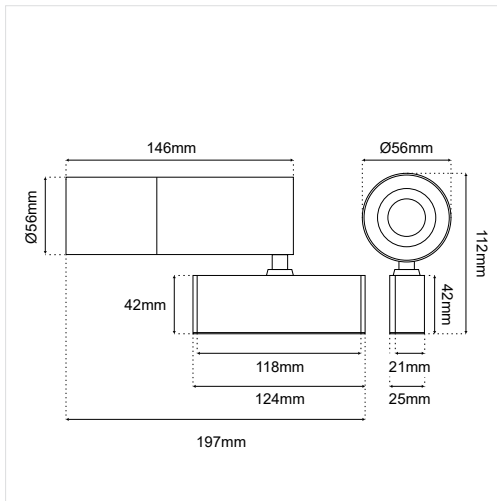

ZOOM55 MAGNETIC CURVY 2C 10W 20-60D RA90 24V

Material	Color	Wattage	CCT	Lumen	SKU
Aluminium	Black	5W	3000K	812	≡4010103-143
			4000K		≡4010103-144
	White		3000K		≡4010103-145
			4000K		≡4010103-146