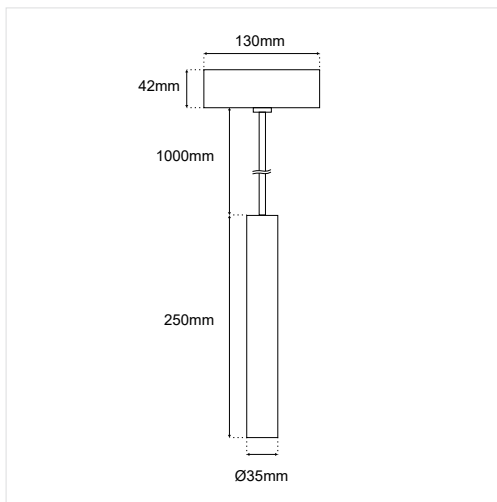

PENDANT35 MAGNETIC MINI

Material	Color	Wattage	CCT	Lumen	SKU
Aluminium	Black	5W	3000K	378	≡4010103-034
			4000K		≡4010103-097
	White		3000K		≡4010103-035
			4000K		≡4010103-098