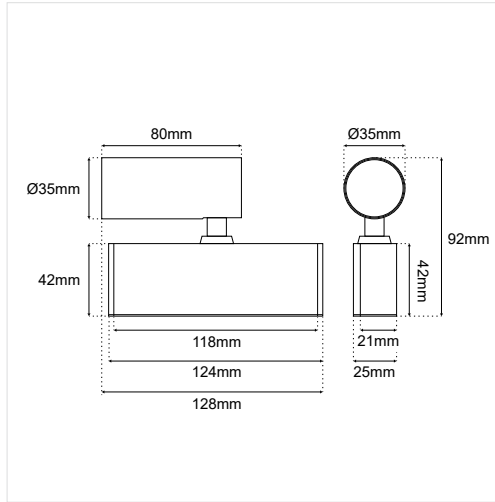

Material	Color	Wattage	CCT	Lumen	SKU
Aluminium	Black	7W	3000K	485	≡4010103-131
			4000K		≡4010103-133
	White		3000K		≡4010103-132
			4000K		≡4010103-134

Track lighting system

Curvy magnetic tracklights

SPOT35 MAGNETIC CURVY 2C 5W 30D RA90 24V