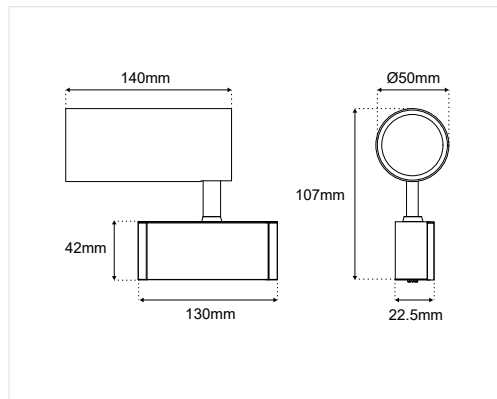

SPOT50 MAGNETIC MINI

Material	Wattage	Lumen
Aluminium	10W	700

Color	CCT	SKU	
		DALI, Triac, 0/1-10V Dimmable (External driver)	DALI (Internal driver 24VDC)
Sandy black	2700K	≡4010103-108	≡4010103-258
	3000K	≡4010103-028	≡4010103-206
	4000K	≡4010103-089	≡4010103-207
Sandy white	2700K	≡4010103-257	≡4010103-259
	3000K	≡4010103-029	≡4010103-208
	4000K	≡4010103-090	≡4010103-209