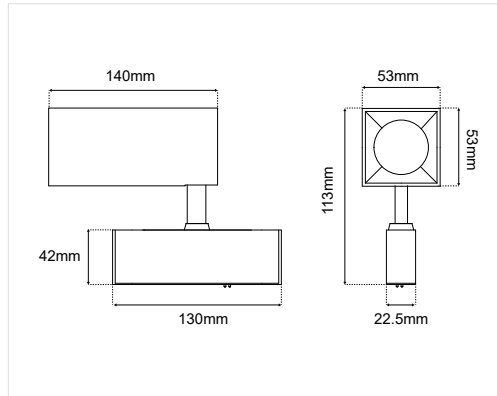

SPOT SQ50 MAGNETIC MINI

Material	Wattage	Lumen
Aluminium	10W	600

Color	CCT	SKU	
		DALI, Triac, 0/1-10V Dimmable (External driver)	DALI (Internal driver 24VDC)
Sandy black	3000K	≡4010103-091	≡4010103-210
	4000K	≡4010103-092	≡4010103-211
Sandy white	3000K	≡4010103-093	≡4010103-212
	4000K	≡4010103-094	≡4010103-213