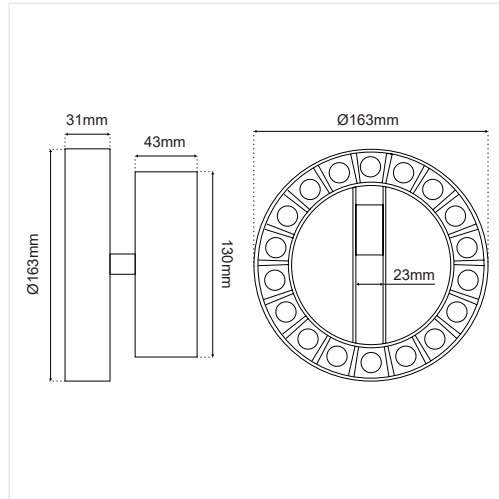

CIRCLE D18 MAGNETIC MINI

Material	Color	Wattage	CCT	Lumen	SKU
Aluminium	Black	18W	3000K	1716	≡4010103-036