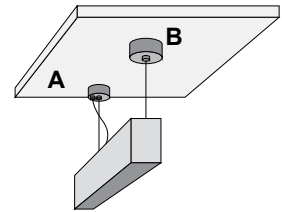

Surface Mounted Kit Set

Recessed Kit Set

Pendant Kit A / Pendant Kit B