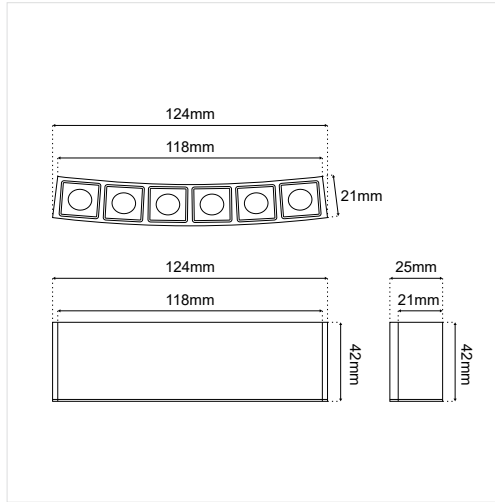

DOT06 MAGNETIC CURVY 2C 8W 20D RA90 24V

Material	Color	Wattage	CCT	Lumen	SKU
Aluminium	Black	8W	3000K	460	≡4010103-127
			4000K		≡4010103-129
	White		3000K		≡4010103-128
			4000K		≡4010103-130