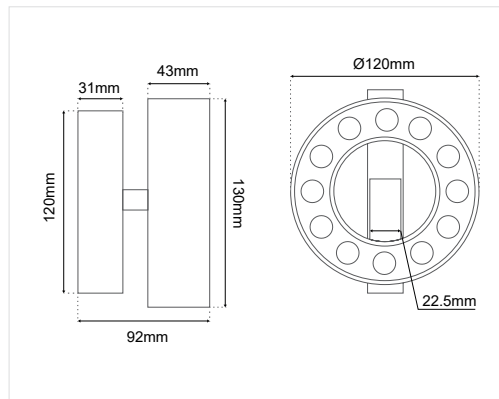

CIRCLE D12 MAGNETIC MINI

Material	Wattage	Lumen
Aluminium	12W	692

Color	CCT	SKU	
		DALI, Triac, 0/1-10V Dimmable (External driver)	DALI (Internal driver 24VDC)
Sandy black	3000K	≡4010103-038	≡4010103-214
	4000K	≡4010103-095	≡4010103-215
Sandy white	3000K	≡4010103-079	≡4010103-216
	4000K	≡4010103-096	≡4010103-217