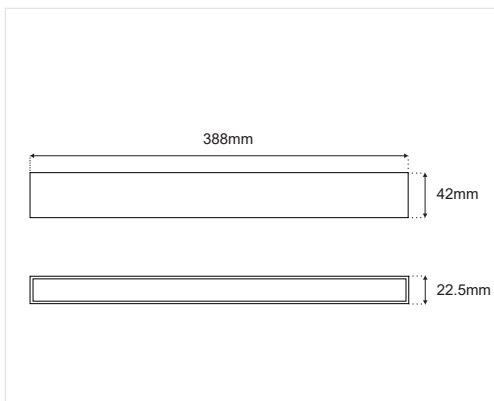

LINEAR40 DIFFUSE MAGNETIC MINI

Material	Wattage	Lumen
Aluminium	15W	600

Color	CCT	SKU	
		DALI, Triac, 0/1-10V Dimmable (External driver)	DALI (Internal driver 24VDC)
Sandy black	3000K	≡4010103-015	≡4010103-195
	4000K	≡4010103-085	≡4010103-196
Sandy white	3000K	≡4010103-078	≡4010103-197
	4000K	≡4010103-086	≡4010103-198