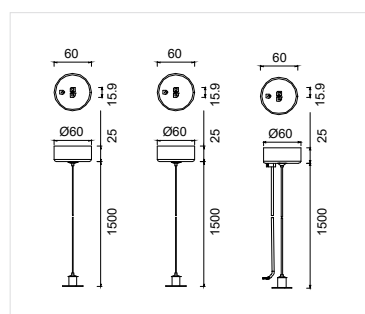

C Connector for Track magnetic Curvy D1000 2C

S Connector for Track magnetic Curvy D1000 2C

RECESSED KIT TRACK MAGNETIC CURVY D1000 2C

PENDANT KIT TRACK MAGNETIC CURVY D1000 2C