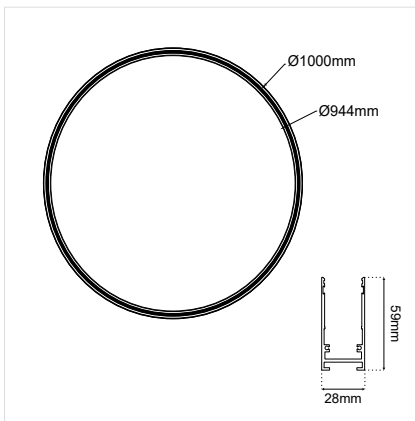

≡4010103-119

FULL D1000 SANDY WHITE

≡4010103-120