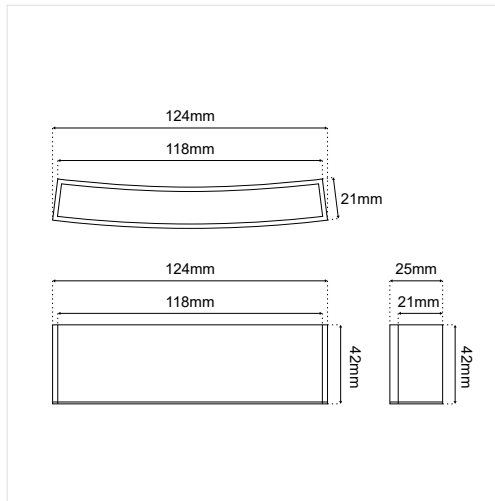

LINEAR12 MAGNETIC CURVY 2C 7W DIF RA90 24V

Material	Color	Wattage	CCT	Lumen	SKU
Aluminium	Black	7W	3000K	485	≡4010103-131
			4000K		≡4010103-133
	White		3000K		≡4010103-132
			4000K		≡4010103-134