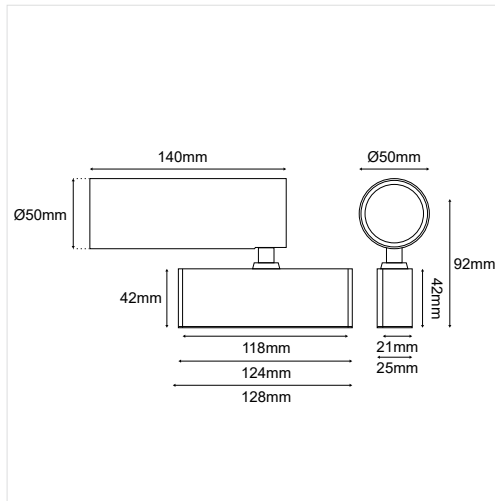

SPOT50 MAGNETIC CURVY 2C 10W 36D RA90 24V

Material	Color	Wattage	CCT	Lumen	SKU
Aluminium	Black	10W	3000K	685	≡4010103-139
			4000K		≡4010103-141
	White		3000K		≡4010103-140
			4000K		≡4010103-142