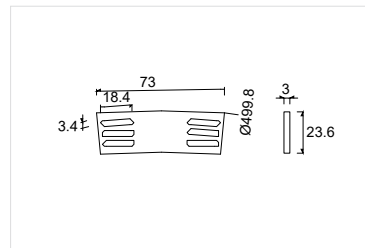

Don't forget to choose the corresponding 24VDC power supply

Δύο τάτες περιλαμβάνονται
Two end cups included

C Connector for Track magnetic Curvy D1000 2C

SKU: E4010103-147 (sandy black)

SKU: E4010103-148 (sandy white)