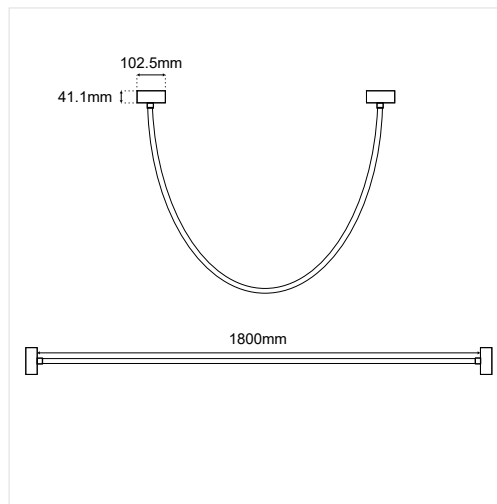

MAGNETIC NEON D22 22W 1.8m

Material	Color	Wattage	CCT	Lumen	SKU
Aluminium / Silicone	Black	22W	3000K	3780	00010103-011
			4000K	3960	00010103-013
	White		3000K	3780	00010103-010
			4000K	3960	00010103-012