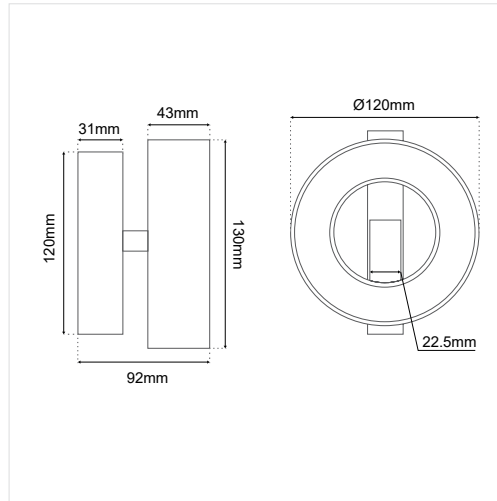

CIRCLE L12 DIFFUSE MAGNETIC MINI

Material	Color	Wattage	CCT	Lumen	SKU	
					DALI, Triac, 0/1-10V Dimmable (External driver)	DALI (Internal driver 24VDC)
Aluminium	Black	12W	3000K	692	≡4010103-039	≡4010103-218