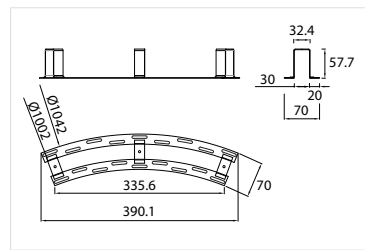

S Connector for Track magnetic Curvy D1000 2C

SKU: E4010103-149 (sandy black)

SKU: E4010103-150 (sandy white)

RECESSED KIT TRACK MAGNETIC CURVY D1000 2C

SKU: E4010103-153 (sandy black)

SKU: E4010103-154 (sandy white)