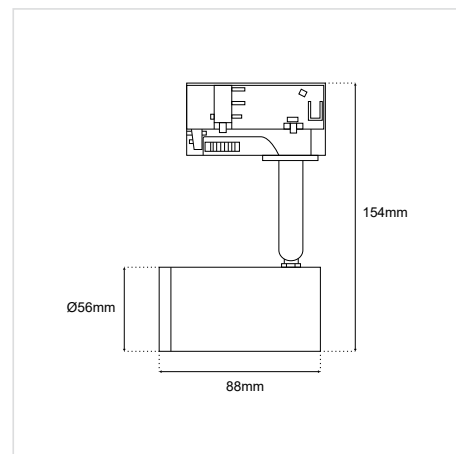

TRACK SPOT GU10 3C No68

SKU: Black: 28010103-057, White: 28010103-061

GENERAL INFORMATION

APPLICATION	Indoor / 1-Phase track
DIRECTION OF MOUNTING	Ceiling
MATERIAL	Aluminium
COLOR	Black White
DIMENSIONS (Ø×L)	56 × 88 mm
IP RATING	IP20
POWER SUPPLY	1-Phase
VOLTAGE	230VAC
LAMP-HOLDER	GU10
LIGHT-BULB QUANTITY	1
WARRANTY	2 years
ORIGIN	PRC