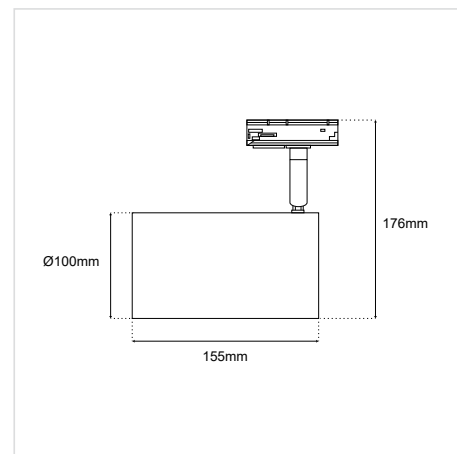

TRACK SPOT PAR 3C NO68

SKU: Black: 28010103-080, White: 28010103-084

GENERAL INFORMATION

APPLICATION	Indoor / 1-Phase track
DIRECTION OF MOUNTING	Ceiling
MATERIAL	Aluminium
COLOR	Black White
DIMENSIONS (Ø×L)	100 × 155 mm
IP RATING	IP20
POWER SUPPLY	1-Phase
VOLTAGE	230VAC
LAMP-HOLDER	E27
LIGHT-BULB QUANTITY	1
WARRANTY	2 years
ORIGIN	PRC