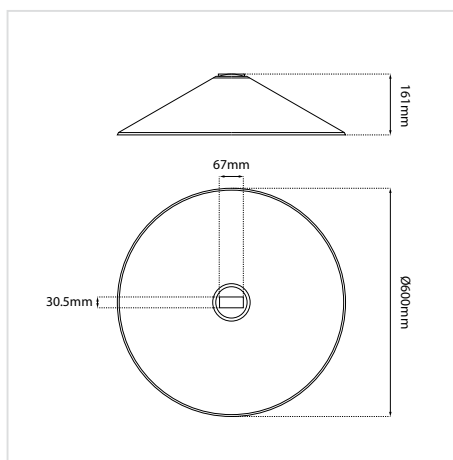

CONE BELT D600

20W 3000K DIFFUSE RA90 24V

SKU: E4010103-161

ΠΕΡΙΕΧΟΜΕΝΑ / CONTENTS

DATASHEET	1
MANUAL	3
BELT TRACK LIGHTS	5

DATASHEET

GENERAL INFORMATION

APPLICATION	Indoor / For Belt Track
MATERIAL	Aluminium body / Glass diffuser
VISIBLE DIMENSIONS (Ø×H)	Ø600 × 161 mm
COLOR	Red
NET WEIGHT	2.1kg
IP CLASSIFICATION	IP20
LIFE TIME	50000 hours
WARRANTY	3 years
ORIGIN	PRC