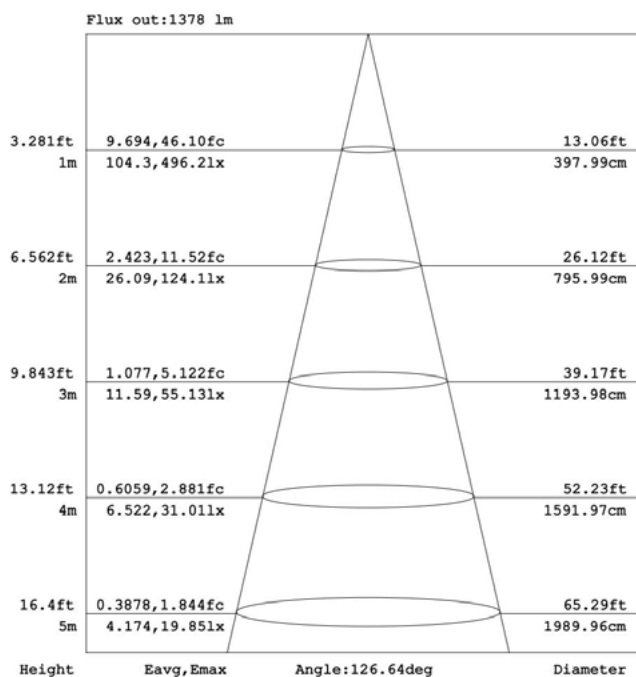

CONE BELT D600

20W 3000K DIFFUSE RA90 24V

SKU: E4010103-161

ΠΕΡΙΕΧΟΜΕΝΑ / CONTENTS

DATASHEET	1
MANUAL	3
BELT TRACK LIGHTS	5

DATASHEET

GENERAL INFORMATION

APPLICATION	Indoor / For Belt Track
MATERIAL	Aluminium body / Glass diffuser
VISIBLE DIMENSIONS (Ø×H)	Ø600 × 161 mm
COLOR	Red
NET WEIGHT	2.1kg
IP CLASSIFICATION	IP20
LIFE TIME	50000 hours
WARRANTY	3 years
ORIGIN	PRC

CONE BELT D600

20W 3000K DIFFUSE RA90 24V

ILLUMINANT

LED TYPE	Cree
WATTAGE	20W
CCT	3000K
CRI	Ra>90
BEAM ANGLE	Diffuse
OUTPUT	1600lm
DIMMABLE	Triac,0/1-10V, Dali

LIGHT DISTRIBUTION

LUMINOUS INTENSITY DISTRIBUTION DIAGRAM