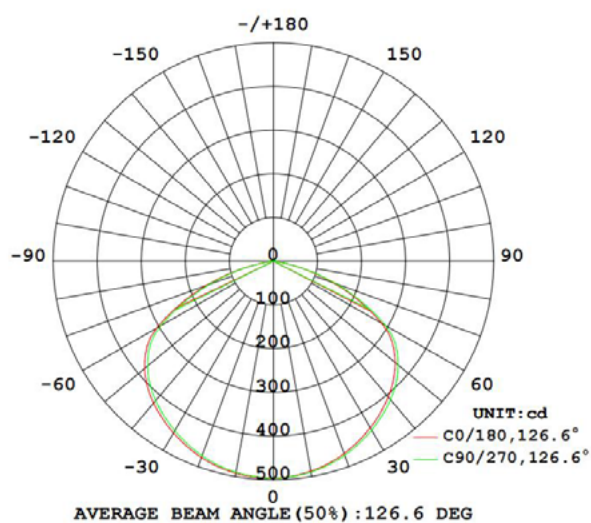

CONE BELT D600

20W 3000K DIFFUSE RA90 24V

SKU: E4010103-161

ΠΕΡΙΕΧΟΜΕΝΑ / CONTENTS

DATASHEET	1
MANUAL	3
BELT TRACK LIGHTS	5

DATASHEET

GENERAL INFORMATION

APPLICATION	Indoor / For Belt Track
MATERIAL	Aluminium body / Glass diffuser
VISIBLE DIMENSIONS (Ø×H)	Ø600 × 161 mm
COLOR	Red
NET WEIGHT	2.1kg
IP CLASSIFICATION	IP20
LIFE TIME	50000 hours
WARRANTY	3 years
ORIGIN	PRC

CONE BELT D600

20W 3000K DIFFUSE RA90 24V

ILLUMINANT

LED TYPE	Cree
WATTAGE	20W
CCT	3000K
CRI	Ra>90
BEAM ANGLE	Diffuse
OUTPUT	1600lm
DIMMABLE	Triac,0/1-10V, Dali

LIGHT DISTRIBUTION

LUMINOUS INTENSITY DISTRIBUTION DIAGRAM