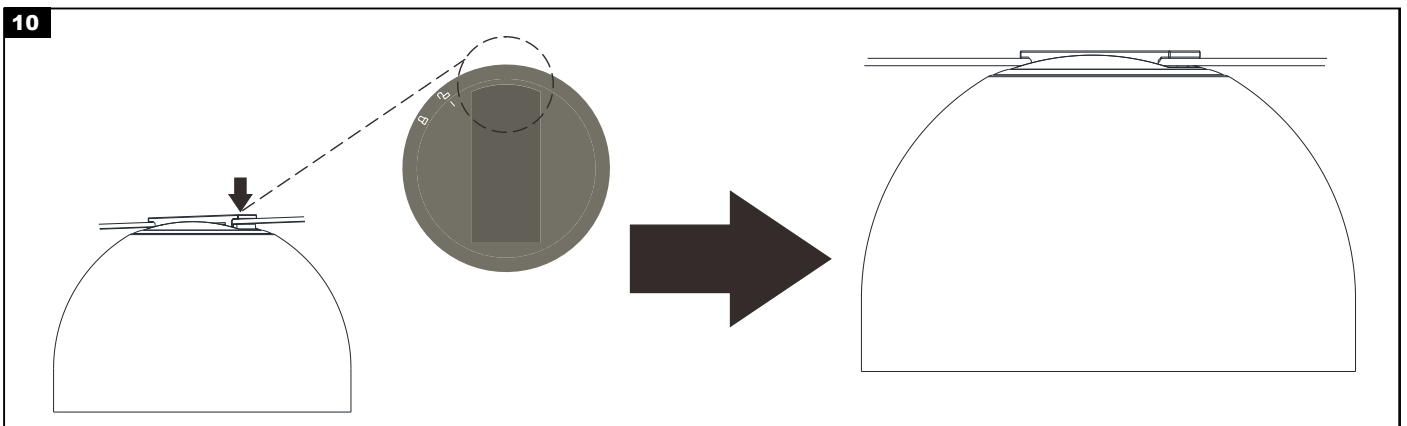

CONE BELT D600
20W 3000K DIFFUSE RA90 24V

MANUAL

Η εγκατάσταση του προϊόντος πρέπει να γίνεται από αδειούχο ηλεκτρολόγο εγκαταστάτη. The product must be installed by a licensed electrical installer.