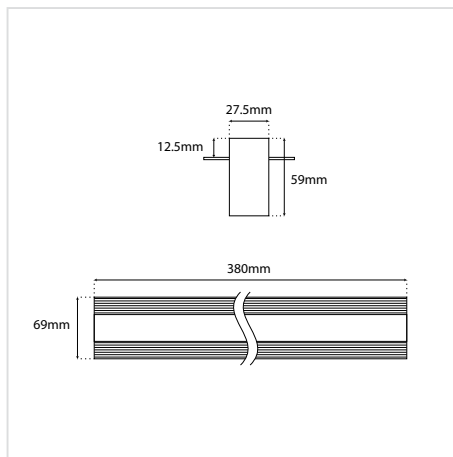

POWER SUPPLY MAGNETIC MINI RECESSED 150W 24V

DATASHEET

GENERAL INFORMATION

APPLICATION	For Magnetic Mini Surface Track
MATERIAL	Aluminium
VISIBLE DIMENSIONS (W×H×L)	69 × 59 × 380mm
COLOR	Black / White
WATTAGE	150W
VOLTAGE	24VDC
ORIGIN	Greece

Color	SKU	
	DALI	
Black	00010103-024	00010103-028
White	00010103-025	00010103-029