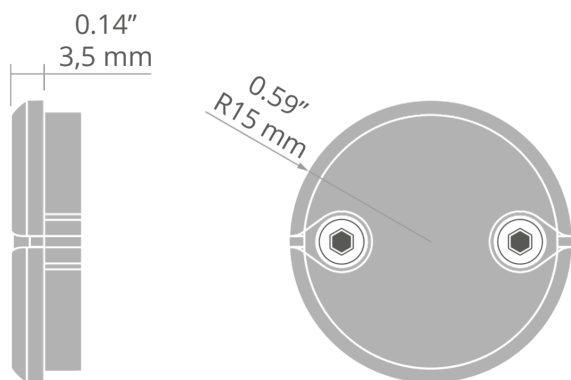

End cap JAZ-DUO-N

Ref. C28224C02, C28224L10

Ref. arch 42641, 42662

APPLICATION

- aesthetic finish and protection of the interior of the lighting fixture

MOUNTING

- to the profile, using bolts (included)

TECHNICAL DRAWING

TECHNICAL SPECIFICATIONS

Material	ABS
Shape	round
Height	30 mm
Width	30 mm

Color	Ref
<input checked="" type="checkbox"/> gray	C28224C02 42641
<input type="checkbox"/> white	C28224L10 42662

End cap JAZ-DUO-N