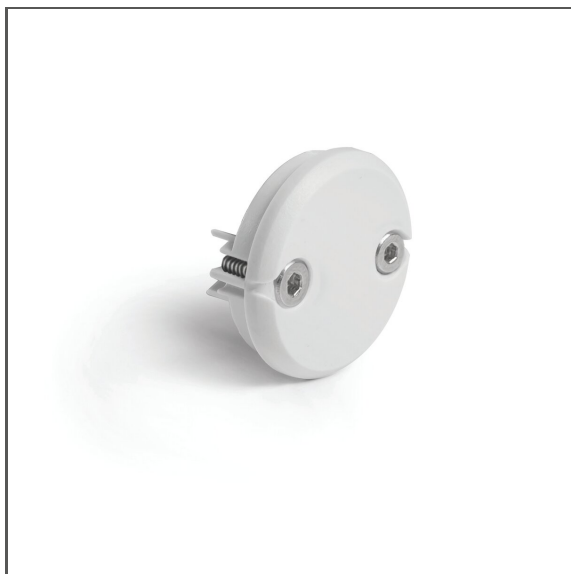

End cap JAZ-DUO-N

Ref. C28224C02, C28224L10

Ref. arch 42641, 42662

APPLICATION

- aesthetic finish and protection of the interior of the lighting fixture

MOUNTING

- to the profile, using bolts (included)

TECHNICAL DRAWING

TECHNICAL SPECIFICATIONS

Material	ABS
Shape	round
Height	30 mm
Width	30 mm

Color	Ref
<input checked="" type="checkbox"/> gray	C28224C02 42641
<input type="checkbox"/> white	C28224L10 42662

End cap JAZ-DUO-N