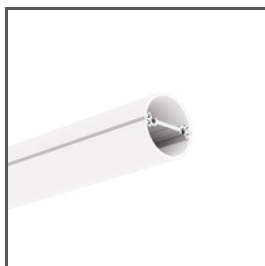

End cap JAZ-DUO-N

Ref. C28224C02, C28224L10

Ref. arch 42641, 42662

RELATED PROFILES > ARCHITECTURAL

JAZ-DUO

A00788

Ref. arch C0788