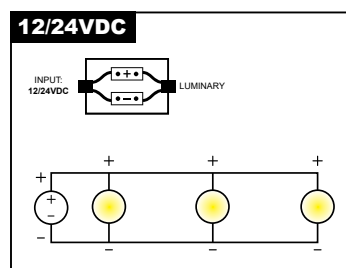

JAZ DUO SUSPENDED HORIZONTAL BASE C MANUAL

ΔΙΑΔΙΚΑΣΙΑ ΚΑΛΩΔΙΩΣΗΣ WIRING PROCEDURE

1. Κλείστε τον κεντρικό διακόπτη ρεύματος.
2. Συνδέστε τα φωτιστικά στη μονάδα παροχής ρεύματος.
3. Συνδέστε τη μονάδα τροφοδοσίας στο ηλεκτρικό δίκτυο.
4. Ενεργοποιήστε τον κεντρικό διακόπτη ρεύματος.

1. Turn off the main power switch.
2. Connect the luminaires to the power supply unit.
3. Connect the power supply unit to the electrical network.
4. Turn on the main power switch.

Σημείωση ασφαλείας: Βεβαιωθείτε ότι ο κεντρικός διακόπτης λειτουργίας είναι απενεργοποιημένος κατά τη διάρκεια όλων των διαδικασιών συντήρησης και εγκατάστασης.

Προειδοποίηση: Αποφύγετε τη σύνδεση πάρα πολλών φωτιστικών παράλληλα σε μία μόνο μονάδα τροφοδοσίας για να αποφευχθεί η υπερφόρτωση.

Safety Notice: Ensure the main power switch is turned off during all maintenance and installation procedures.

Warning: Avoid connecting too many luminaires in parallel to a single power supply unit to prevent overloading.

ΤΟΠΟΘΕΤΗΣΗ ΣΤΗΝ ΟΡΟΦΗ MOUNTING TO THE CEILING