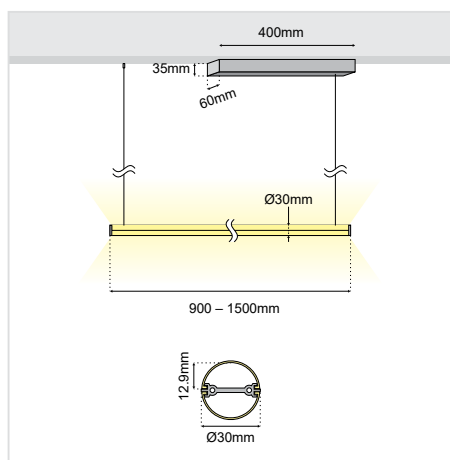

JAZ DUO SUSPENDED HORIZONTAL BASE C

ΠΕΡΙΕΧΟΜΕΝΑ / CONTENTS

DATASHEET 1
 MANUAL 4

SKU: J30DHC - XX-XX-XX-XX-XX

DATASHEET

GENERAL INFORMATION

APPLICATION	Indoor / Suspended
DIRECTION OF MOUNTING	Ceiling
MATERIAL	Aluminium
PROFILE DIMENSIONS (Ø)	30mm
BASE DIMENSIONS (W×H×L)	400×35×60mm
LIFE TIME	50000 hours
WARRANTY	3–5 years (*5 years upon request)
ORIGIN	Greece

JAZ DUO SUSPENDED HORIZONTAL BASE C DATASHEET

SKU: J30DHC-XX-XX-XX-XX-XX

LENGTH
SUSPENSION HEIGHT
COLOR
ILLUMINANT
DIMMABLE

Length*			Suspension height*				Color	
90cm (90)	100cm (100)	110cm (110)	10cm (10)	20cm (20)	30cm (30)	40cm (40)	Anodised (AN)	
120cm (120)	130cm (130)	140cm (140)	50cm (70)	60cm (60)	70cm (70)	80cm (80)	Black (BL)	
150cm (150)			90cm (90)	100cm (100)	110cm (110)	120cm (120)	White (WH)	
			130cm (130)	140cm (140)	150cm (150)	160cm (160)	Graphite (GF)	
			170cm (170)	180cm (180)	190cm (190)	200cm (200)	RAL colors (RL)	
							Patina (PT)	