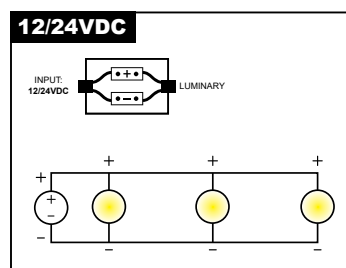

JAZ SUSPENDED HORIZONTAL BASE B MANUAL

ΔΙΑΔΙΚΑΣΙΑ ΚΑΛΩΔΙΩΣΗΣ WIRING PROCEDURE

1. Κλείστε τον κεντρικό διακόπτη ρεύματος.
2. Συνδέστε τα φωτιστικά στη μονάδα παροχής ρεύματος.
3. Συνδέστε τη μονάδα τροφοδοσίας στο ηλεκτρικό δίκτυο.
4. Ενεργοποιήστε τον κεντρικό διακόπτη ρεύματος.

1. Turn off the main power switch.
2. Connect the luminaires to the power supply unit.
3. Connect the power supply unit to the electrical network.
4. Turn on the main power switch.

Σημείωση ασφαλείας: Βεβαιωθείτε ότι ο κεντρικός διακόπτης λειτουργίας είναι απενεργοποιημένος κατά τη διάρκεια όλων των διαδικασιών συντήρησης και εγκατάστασης.

Προειδοποίηση: Αποφύγετε τη σύνδεση πάρα πολλών φωτιστικών παράλληλα σε μία μόνο μονάδα τροφοδοσίας για να αποφευχθεί η υπερφόρτωση.

Safety Notice: Ensure the main power switch is turned off during all maintenance and installation procedures.

Warning: Avoid connecting too many luminaires in parallel to a single power supply unit to prevent overloading.

ΤΟΠΟΘΕΤΗΣΗ ΣΤΗΝ ΟΡΟΦΗ MOUNTING TO THE CEILING