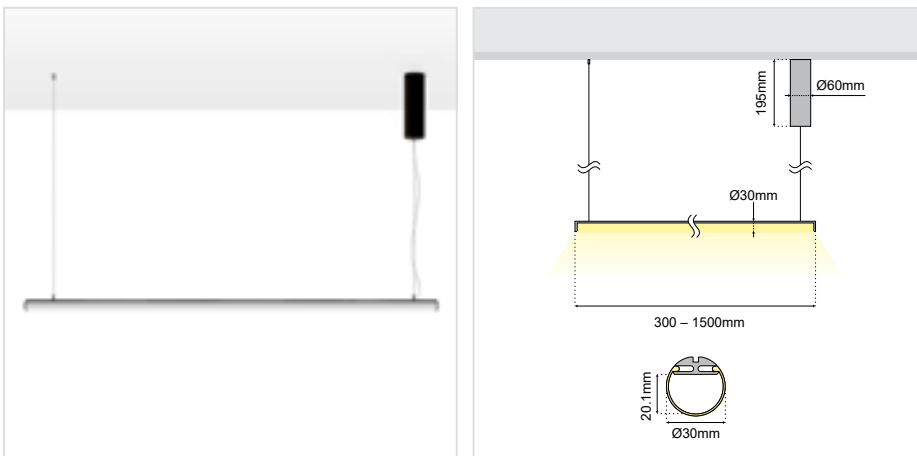

JAZ SUSPENDED HORIZONTAL BASE B

ΠΕΡΙΕΧΟΜΕΝΑ / CONTENTS

DATASHEET 1
 MANUAL 5

SKU: **J30HB** - XX-XX-XX-XX-XX

DATASHEET

GENERAL INFORMATION

APPLICATION	Indoor / Suspended
DIRECTION OF MOUNTING	Ceiling
MATERIAL	Aluminium
PROFILE DIMENSIONS (Ø)	30mm
BASE DIMENSIONS (Ø×H)	60×195mm
LIFE TIME	50000 hours
WARRANTY	3–5 years (*5 years upon request)
ORIGIN	Greece

JAZ SUSPENDED HORIZONTAL BASE B DATASHEET

SKU: J30HB - XX-XX-XX-XX-XX

SUSPENSION HEIGHT
COLOR
ILLUMINANT
DIMMABLE

Length*			Suspension height*				Color	
30cm (30)	40cm (40)	50cm (50)	10cm (10)	20cm (20)	30cm (30)	40cm (40)	Anodised (AN)	
60cm (60)	70cm (70)	80cm (80)	50cm (70)	60cm (60)	70cm (70)	80cm (80)	Black (BL)	
90cm (90)	100cm (100)	110cm (110)	90cm (90)	100cm (100)	110cm (110)	120cm (120)	White (WH)	
120cm (120)	130cm (130)	140cm (140)	130cm (130)	140cm (140)	150cm (150)	160cm (160)	Graphite (GF)	
150cm (150)			170cm (170)	180cm (180)	190cm (190)	200cm (200)	RAL colors (RL)	
							Patina (PT)	