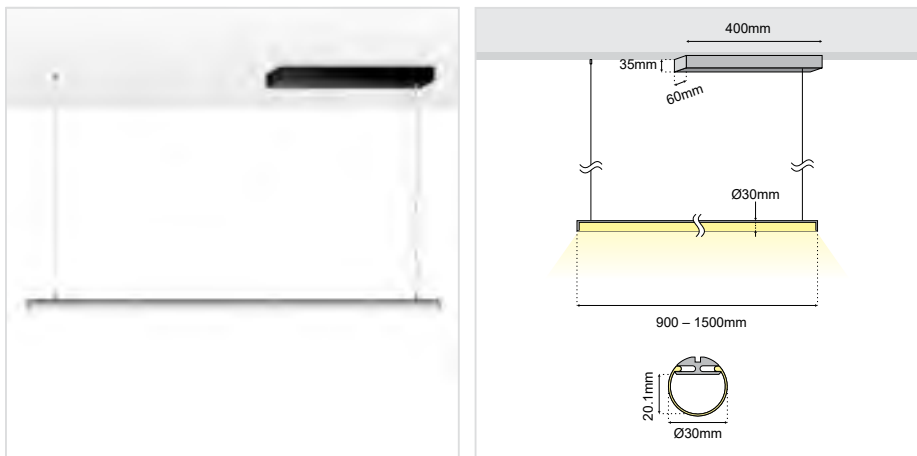

JAZ SUSPENDED HORIZONTAL BASE C

ΠΕΡΙΕΧΟΜΕΝΑ / CONTENTS

DATASHEET 1
 MANUAL 5

SKU: **J30HC** - XX-XX-XX-XX-XX

DATASHEET

GENERAL INFORMATION

APPLICATION	Indoor / Suspended
DIRECTION OF MOUNTING	Ceiling
MATERIAL	Aluminium
PROFILE DIMENSIONS (Ø)	30mm
BASE DIMENSIONS (W×H×L)	400×35×60mm
LIFE TIME	50000 hours
WARRANTY	3–5 years (*5 years upon request)
ORIGIN	Greece

JAZ SUSPENDED HORIZONTAL BASE C DATASHEET

SKU: J30HC - XX-XX-XX-XX-XX

LENGTH
SUSPENSION HEIGHT
COLOR
ILLUMINANT
DIMMABLE

Length*			Suspension height*				Color	
90cm (90)	100cm (100)	110cm (110)	10cm (10)	20cm (20)	30cm (30)	40cm (40)	Anodised (AN)	
120cm (120)	130cm (130)	140cm (140)	50cm (70)	60cm (60)	70cm (70)	80cm (80)	Black (BL)	
150cm (150)			90cm (90)	100cm (100)	110cm (110)	120cm (120)	White (WH)	
			130cm (130)	140cm (140)	150cm (150)	160cm (160)	Graphite (GF)	
			170cm (170)	180cm (180)	190cm (190)	200cm (200)	RAL colors (RL)	
							Patina (PT)	