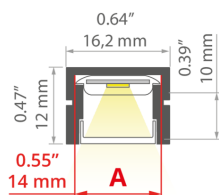

TECHNICAL DRAWING

TECHNICAL SPECIFICATIONS

Material	aluminum	Color	Kolor Premium	Length	Ref
Possible fixture IP	20, 67	■ silver anodized	no	1000 mm	A01263A_1
Possible fixture shapes	linear, round			2005 mm	A01263A_2
Profile cross-section	rectangular			3010 mm	A01263A_3
Width	16.2 mm	■ silver non anodized	no	1000 mm	A01263N_1
Height	12 mm			2005 mm	A01263N_2
LED gluing width A	14 mm			3010 mm	A01263N_3
Number of LED strips A (8 mm wide)	1	□ white lacquered	no	1000 mm	A01263L100D_1
Width of the glow	11.2 mm			2005 mm	A01263L100D_2
Max power of a single KLUŚ LED strip	24 W/m	■ black anodized	no	1000 mm	A01263A07_1
Closet Rated	yes			2005 mm	A01263A07_2
Possibility of obtaining a line of light	yes			3010 mm	A01263A07_3
Possibility of bending	yes	■ black lacquered	no	1000 mm	A01263L07OD_1
Radius of the light arc	yes			2005 mm	A01263L07OD_2
Inward	180 mm			3010 mm	A01263L07OD_3
Outdoor	200 mm	■ caramel (NCSS3030-Y60R) lacquered	yes	2005 mm	A01263L14OD_2
		■ sand (NCSS2010-Y30R) lacquered	yes	2005 mm	A01263L11OD_2