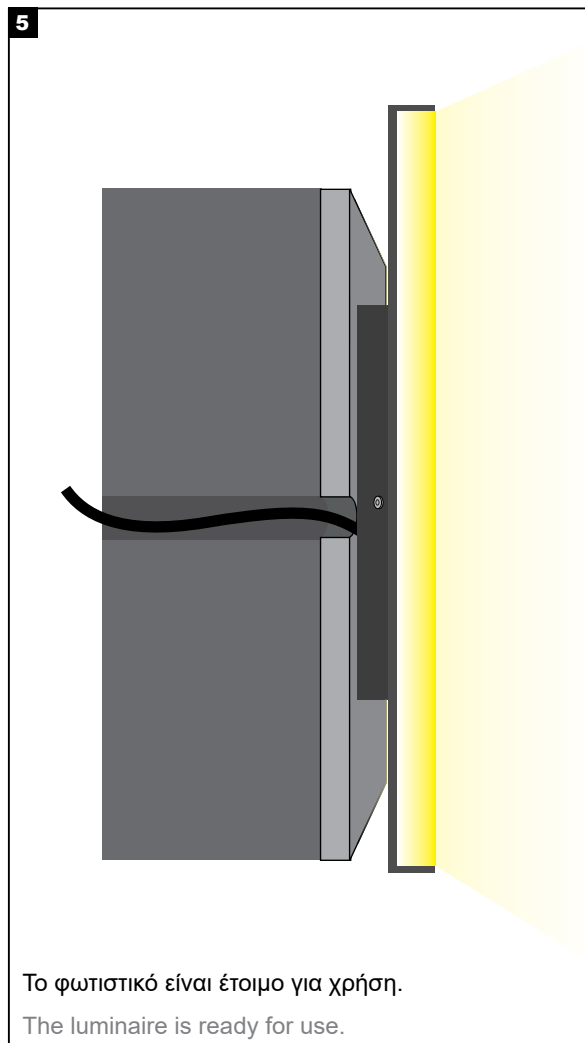

Το φωτιστικό είναι έτοιμο για χρήση.

The luminaire is ready for use.