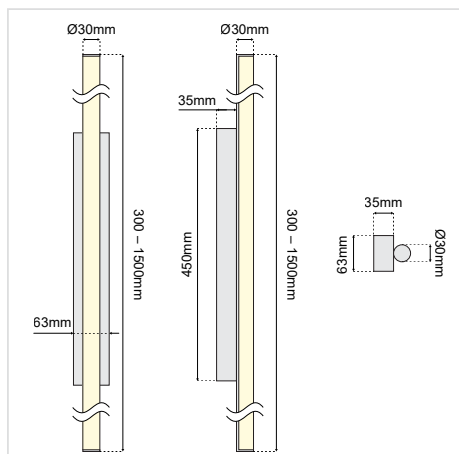

WALL JAZ RECTANGULAR BASE

ΠΕΡΙΕΧΟΜΕΝΑ | CONTENTS

Datasheet 1
Manual 5

SKU:WJ30BRC-XX-XX-XX-XX-XX

DATASHEET

GENERAL INFORMATION

APPLICATION:	Indoor
MOUNTING SURFACE:	Wall
MOUNTING TYPE:	Surface mounted
MATERIAL:	Aluminium / Polycarbonate
PROFILE DIMENSIONS:	Ø30 × L mm
BASE DIMENSIONS:	W63 × H450 × L35 mm
LIFETIME:	50000 hours
WARRANTY:	3–5 years (*5 years upon request)
ORIGIN:	Greece

CONFIGURATION OPTIONS

*LENGTH:

30cm	(30cm)
40cm	(40cm)
50cm	(50cm)
60cm	(60cm)
70cm	(70cm)
80cm	(80cm)
90cm	(90cm)
100cm	(100cm)
110cm	(110cm)
120cm	(120cm)
130cm	(130cm)
140cm	(140cm)
150cm	(150cm)

*COLOR: