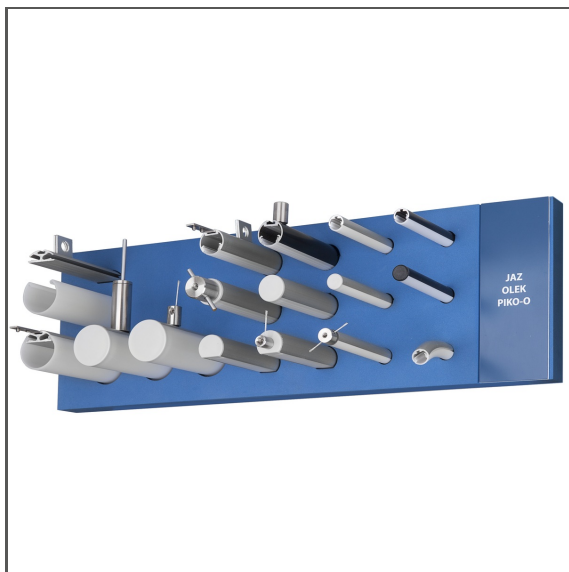

Foam 70340

Ref. M90410E02EUUS

Ref. arch 70340

- Any configuration of presented new products
- Arrangement and presentation of numerous small elements of the KLUS system
- Enables quick updating of the display with minimal financial outlay

APPLICATION

- presenting new profiles with accessories
- supporting the P230 display system (display panels with monitors)

MOUNTING

- to the base board, fastened with Velcro

TECHNICAL SPECIFICATIONS

Color	blue
Height	126 mm
Width	394 mm

Depth	150 mm
Weight	0.6 kg

SAMPLE PROJECTS

Foam 70340

Ref. M90410E02EUUS

Ref. arch 70340

RELATED PROFILES > ARCHITECTURAL

JAZ
A08547
Ref. arch B8547

RELATED PROFILES > MINIMALISTIC