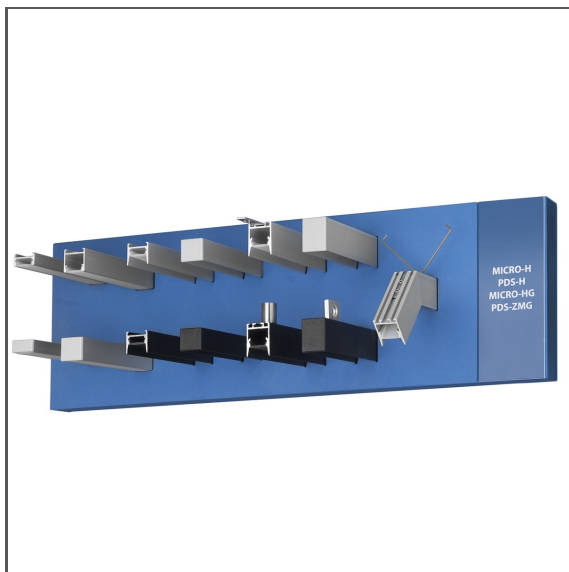

Foam 70339

Ref. M90409E01EUUS

Ref. arch 70339

- Any configuration of presented new products
- Arrangement and presentation of numerous small elements of the KLUS system
- Enables quick updating of the display with minimal financial outlay

APPLICATION

- presenting new profiles with accessories
- supporting the P230 display system (display panels with monitors)

MOUNTING

- to the base board, fastened with Velcro

TECHNICAL SPECIFICATIONS

Color	blue
Height	126 mm
Width	394 mm

Depth	150 mm
Weight	0.49 kg

SAMPLE PROJECTS

Foam 70339

Ref. M90409E01EUUS

Ref. arch 70339

RELATED PROFILES > UNIVERSAL

MICRO-H
A00599
Ref. arch C0599

PDS-H
A0920
Ref. arch B9204