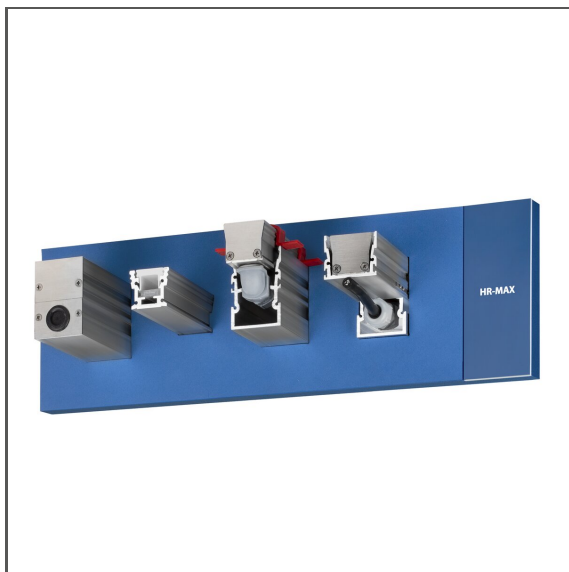

Foam 70569

Ref. M90430E01EUUS

Ref. arch 70569

- Any configuration of presented new products
- Arrangement and presentation of numerous small elements of the KLUS system
- Enables quick updating of the display with minimal financial outlay

APPLICATION

- presenting new profiles with accessories
- supporting the P230 display system (display panels with monitors)

MOUNTING

- to the base board, fastened with Velcro

TECHNICAL SPECIFICATIONS

Color	blue
Height	126 mm
Width	394 mm

Depth	160 mm
Weight	1.03 kg

SAMPLE PROJECTS

Foam 70569

Ref. M90430E01EUUS

Ref. arch 70569

RELATED PROFILES > FOR FLOORS

HR-MAX

A01829