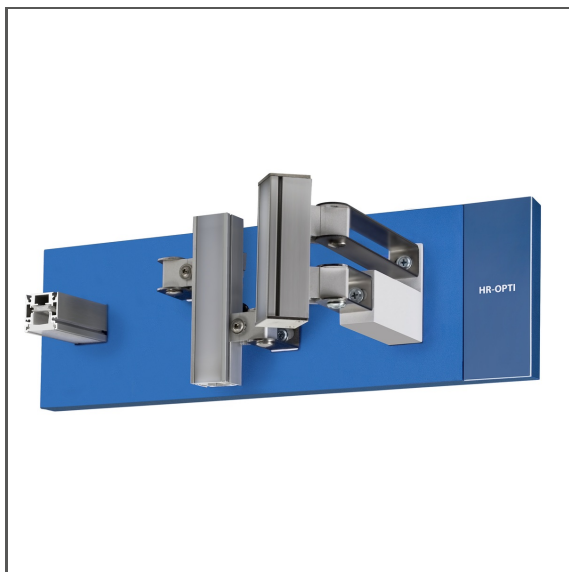

Foam 70570

Ref. M90431E01EUUS

Ref. arch 70570

- Any configuration of presented new products
- Arrangement and presentation of numerous small elements of the KLUS system
- Enables quick updating of the display with minimal financial outlay

APPLICATION

- presenting new profiles with accessories
- supporting the P230 display system (display panels with monitors)

MOUNTING

- to the base board, fastened with Velcro

TECHNICAL SPECIFICATIONS

Color	blue
Height	126 mm
Width	394 mm

Depth	230 mm
Weight	0.75 kg

SAMPLE PROJECTS

Foam 70570

Ref. M90431E01EUUS

Ref. arch 70570

RELATED PROFILES > FACADE

HR-OPTI

A01844

Ref. arch C1844