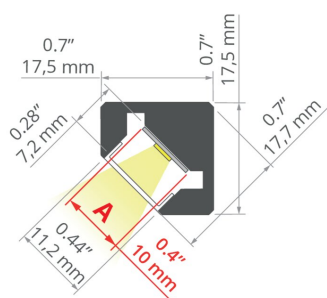

Profile KUBIK-45

Ref. A07697

Ref. arch B7697

- For building spatial lighting forms
- Ease of creating geometric figures
- Lighting angle: 45 Degrees
- Smooth profile surfaces

APPLICATION

- decorative lighting

MOUNTING

- spatial forms made of profile sections, connected with ZM connectors
- cover cut together with the profile
- can be easily connected into runs and systems

ADDITIONAL INFORMATION

- standard lengths of KLUŚ profiles and covers: 1000 mm (tolerance ± 1.5 mm) and 2005 mm / 3010 mm (tolerance + 5 mm); for selected covers: 6050 mm, 10050 mm (tolerance + 5 mm)
- when choosing a different length of profiles / covers than available in the standard, you should additionally choose the cutting service at KLUŚ

TECHNICAL DRAWING

TECHNICAL SPECIFICATIONS

Material	aluminum
Color	■ silver anodized
Possible fixture IP	20
Possible fixture shapes	linear, polygonal
Profile cross-section	angled
Width	17.5 mm
Height	17.5 mm
LED gluing width A	10 mm
Number of LED strips A (8 mm wide)	1
Lighting at an angle	45
Possibility of obtaining a line of light	yes
Building type	Entertainment/ Arts, Retail, HoReCa object
Facility zone	shop windows and exhibition, lobby / foyer
The cover is cut to the length of the profile	yes
Can be easily connected into runs	yes
Wire out back of extrusion	yes