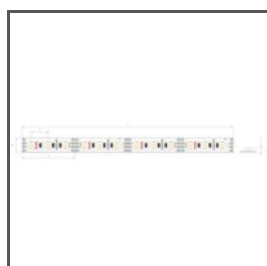

K-1275-RGB-12V
K-RGB-1275-12
Ref. arch K-1275-RGB-12V