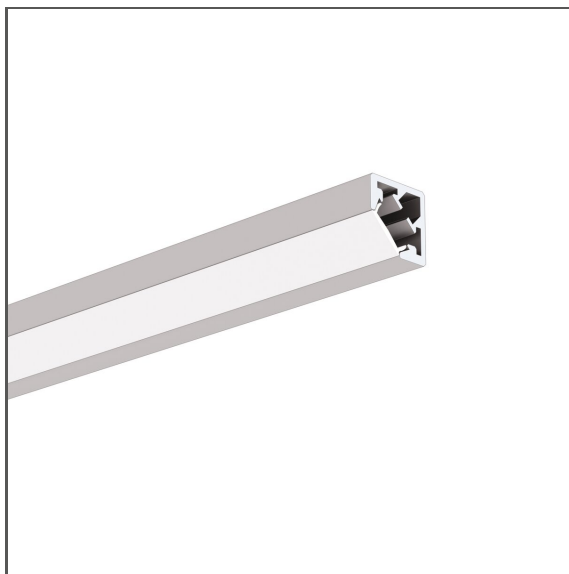

Profile KUBIK-45

Ref. A07697

Ref. arch B7697

- For building spatial lighting forms
- Ease of creating geometric figures
- Lighting angle: 45 Degrees
- Smooth profile surfaces

APPLICATION

- decorative lighting

MOUNTING

- spatial forms made of profile sections, connected with ZM connectors
- cover cut together with the profile
- can be easily connected into runs and systems

ADDITIONAL INFORMATION

- standard lengths of KLUŚ profiles and covers: 1000 mm (tolerance ± 1.5 mm) and 2005 mm / 3010 mm (tolerance + 5 mm); for selected covers: 6050 mm, 10050 mm (tolerance + 5 mm)
- when choosing a different length of profiles / covers than available in the standard, you should additionally choose the cutting service at KLUŚ

TECHNICAL DRAWING

TECHNICAL SPECIFICATIONS

Material	aluminum
Color	■ silver anodized
Possible fixture IP	20
Possible fixture shapes	linear, polygonal
Profile cross-section	angled
Width	17.5 mm
Height	17.5 mm
LED gluing width A	10 mm
Number of LED strips A (8 mm wide)	1
Lighting at an angle	45
Possibility of obtaining a line of light	yes
Building type	Entertainment/ Arts, Retail, HoReCa object
Facility zone	shop windows and exhibition, lobby / foyer
The cover is cut to the length of the profile	yes
Can be easily connected into runs	yes
Wire out back of extrusion	yes