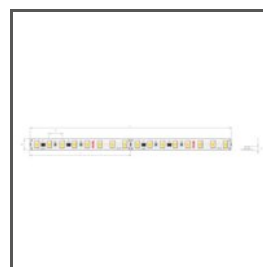

K-HE-1920-HD-24V
K-HEHD-1920-24
Ref. arch K-HE-1920-HD-24V