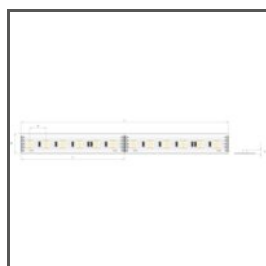

K-1920-120-RGB-24V
K-RGB-1920-120-24
Ref. arch K-1920-120-RGB-24V