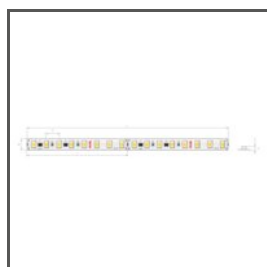

RELATED ACCESSORIES > RELATED LED > HIGH EFFICACY

K-HE-0480-HD-24V
K-HEHD-0480-24
Ref. arch K-HE-0480-HD-24V