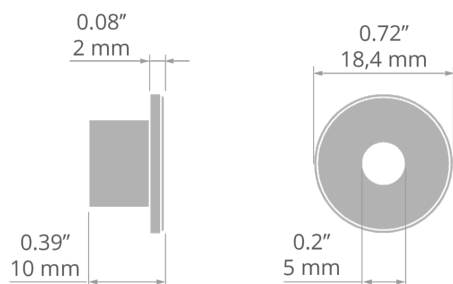

# End cap OLEK-LUK-FI5

Ref. C24204C02TW

Ref. arch 24212

- 5 mm hole to route the cable out
- For use with a semicircular cover

## TECHNICAL SPECIFICATIONS

Material	ABS	Width	18 mm
Color	■ gray	Corrosion resistance	yes
Shape	round	Corrosion resistance at high salinity	yes
Height	18 mm		