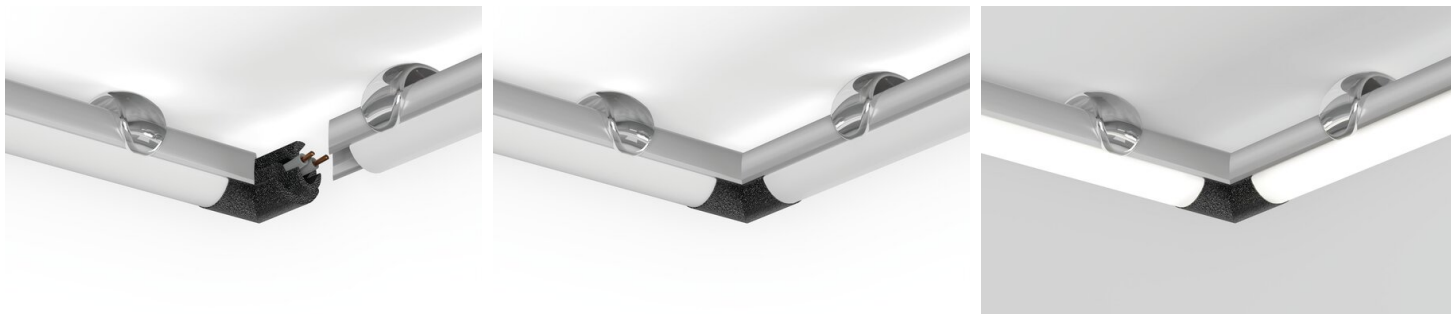

SAMPLE PROJECTS