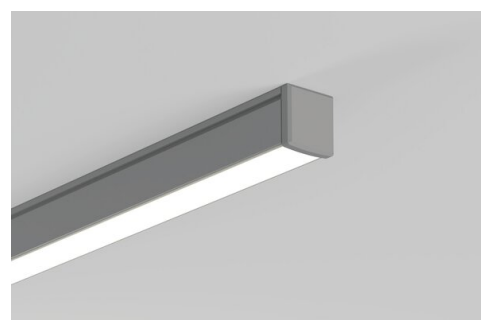

SAMPLE PROJECTS