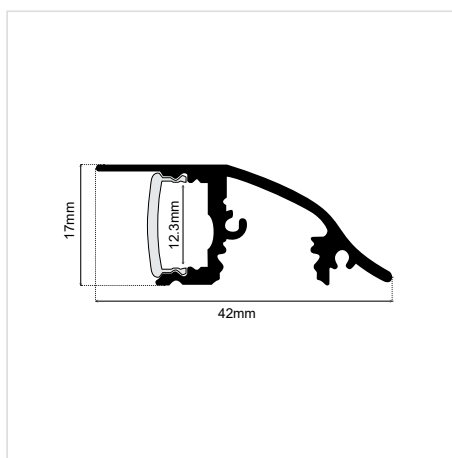

DIRECT PROFILE 17×42mm ALUM WITH DIFFUSE COVER

SKU: 28010803-121

Max Length
μέγιστο μήκος

Max
12mm

GENERAL INFORMATION

APPLICATION	Surface mounted
DIRECTION OF MOUNTING	Wall / Ceiling
MATERIAL (MAIN)	Aluminium
MATERIAL (SECONDARY)	PC – Polycarbonate
COLOR (MAIN)	Silver
DIMENSIONS (W×H)	42 × 17mm
MAX LENGTH	2000μm
LIGHTING TRANSMITTANCE	75%

ΧΡΗΣΗ / TO BE USED WITH

END CAPS

MOUNTING CLIP