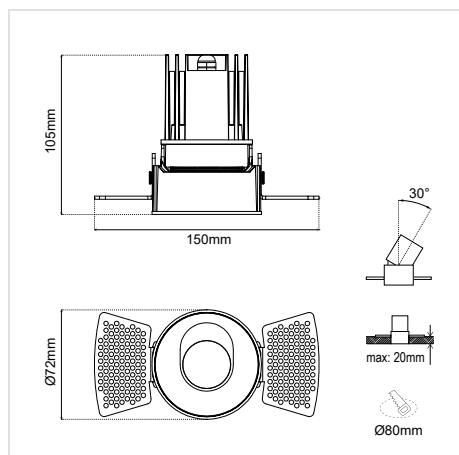

DIMENSIONS

DIMENSIONS:	Ø 72 × H 105 mm
CUT-OUT DIMENSIONS:	Ø 80 mm
MAX CEILING THICKNESS:	20 mm

ILLUMINANT

LIGHT SOURCE:	Bridgelux LED
VOLTAGE:	230VAC
CRI:	Ra>90
UGR:	<13
LPW @3000K, Ra90:	65~94lm/W (11° 57lm/W)