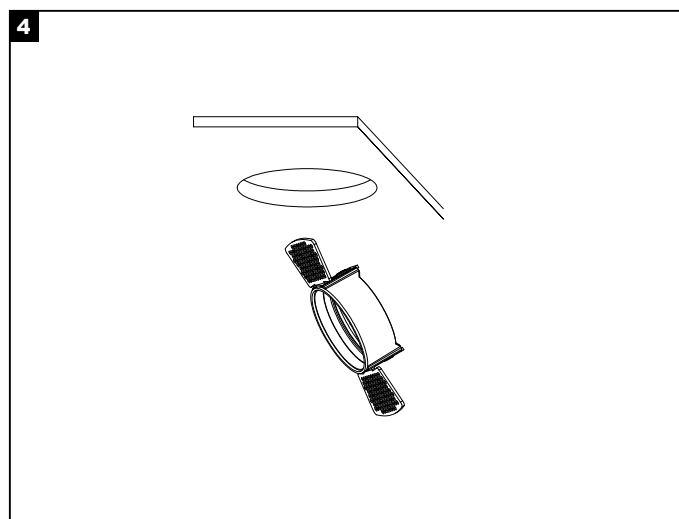

DAMO R72 TRIMLESS ADJUSTABLE OVAL HOLE COVER MANUAL

Τοποθέτηση Installation

Η εγκατάσταση του προϊόντος πρέπει να γίνεται από αδειούχο ηλεκτρολόγο εγκαταστάτη. The product must be installed by a licensed electrical installer.