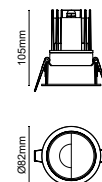

DAMO R72 TRIMLESS ADJUSTABLE OVAL HOLE COVER MANUAL

DAMO R72 TRIMLESS ADJUSTABLE OVAL HOLE COVER

DAMO by BARISLIGHT

DAMO R82 RECESSED

SKU: AGRD82

DIMENSIONS (Ø×H):	82 × 105 mm
CUT-OUT (Ø):	75 mm
IP RATING:	IP44/IP65
WATTAGE:	8/12/15W
CCT:	2700K/3000K/4000K/5000K
CRI:	Ra90
BEAM ANGLE:	11D/18D/25D/38D/50D
DIMMING:	On/Off, Triac, 1-10V, DALI
FRAME FINISH:	<input type="radio"/> <input type="radio"/>
REFLECTOR:	<input type="radio"/> <input type="radio"/> <input type="radio"/> <input type="radio"/>

DAMO R82 RECESSED ADJUSTABLE

SKU: AGRD82J

DIMENSIONS (Ø×H):	82 × 105 mm
CUT-OUT (Ø):	75 mm
IP RATING:	IP44/IP65
TILTABLE:	30°
WATTAGE:	8/12/15W
CCT:	2700K/3000K/4000K/5000K
CRI:	Ra90
BEAM ANGLE:	11D/18D/25D/38D/50D
DIMMING:	On/Off, Triac, 1-10V, DALI
FRAME FINISH:	<input type="radio"/> <input type="radio"/>
REFLECTOR:	<input type="radio"/> <input type="radio"/> <input type="radio"/> <input type="radio"/>