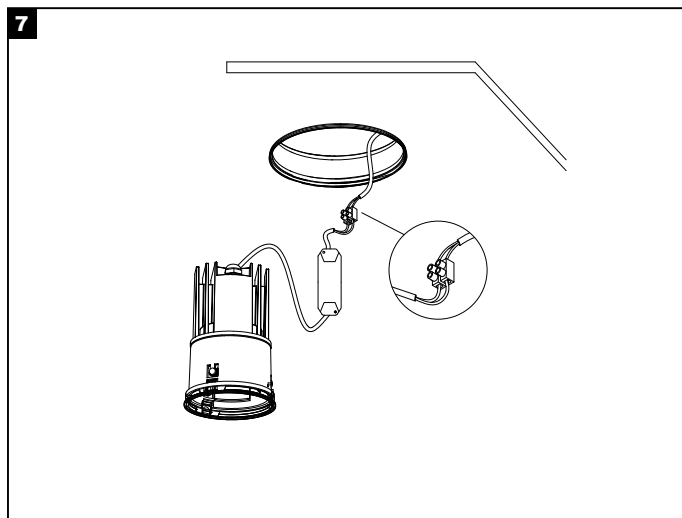

Wiring Procedure

1. Turn off the main power switch.
2. Connect the luminaires to the power supply unit.
3. Connect the power supply unit to the electrical network.
4. Turn on the main power switch.

Safety Notice: Ensure the main power switch is turned off during all maintenance and installation procedures.

Warning: Avoid connecting too many luminaires in parallel to a single power supply unit to prevent overloading.

DAMO R72 TRIMLESS ADJUSTABLE OVAL HOLE COVER MANUAL

Τοποθέτηση Installation

Η εγκατάσταση του προϊόντος πρέπει να γίνεται από αδειούχο ηλεκτρολόγο εγκαταστάτη. The product must be installed by a licensed electrical installer.

DAMO R72 TRIMLESS ADJUSTABLE OVAL HOLE COVER MANUAL

DAMO R72 TRIMLESS ADJUSTABLE OVAL HOLE COVER

DAMO by BARISLIGHT

DAMO R82 RECESSED

SKU: AGRD82

DIMENSIONS (Ø×H):	82 × 105 mm
CUT-OUT (Ø):	75 mm
IP RATING:	IP44/IP65
WATTAGE:	8/12/15W
CCT:	2700K/3000K/4000K/5000K
CRI:	Ra90
BEAM ANGLE:	11D/18D/25D/38D/50D
DIMMING:	On/Off, Triac, 1-10V, DALI
FRAME FINISH:	<input type="radio"/> <input type="radio"/>
REFLECTOR:	<input type="radio"/> <input type="radio"/> <input type="radio"/> <input type="radio"/>