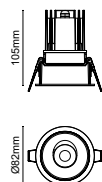

DAMO R72 TRIMLESS ADJUSTABLE OVAL HOLE COVER MANUAL

DAMO R72 TRIMLESS ADJUSTABLE OVAL HOLE COVER

DAMO by BARISLIGHT

DAMO R82 RECESSED

SKU: AGRD82

DIMENSIONS (Ø×H):	82 × 105 mm
CUT-OUT (Ø):	75 mm
IP RATING:	IP44/IP65
WATTAGE:	8/12/15W
CCT:	2700K/3000K/4000K/5000K
CRI:	Ra90
BEAM ANGLE:	11D/18D/25D/38D/50D
DIMMING:	On/Off, Triac, 1-10V, DALI
FRAME FINISH:	<input type="radio"/> <input type="radio"/>
REFLECTOR:	<input type="radio"/> <input type="radio"/> <input type="radio"/> <input type="radio"/>

DAMO R82 RECESSED ADJUSTABLE

SKU: AGRD82J

DIMENSIONS (Ø×H):	82 × 105 mm
CUT-OUT (Ø):	75 mm
IP RATING:	IP44/IP65
TILTABLE:	30°
WATTAGE:	8/12/15W
CCT:	2700K/3000K/4000K/5000K
CRI:	Ra90
BEAM ANGLE:	11D/18D/25D/38D/50D
DIMMING:	On/Off, Triac, 1-10V, DALI
FRAME FINISH:	<input type="radio"/> <input type="radio"/>
REFLECTOR:	<input type="radio"/> <input type="radio"/> <input type="radio"/> <input type="radio"/>