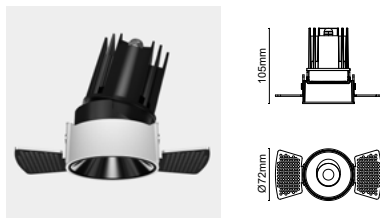

DAMO R72 TRIMLESS ADJUSTABLE OVAL HOLE COVER

ΠΕΡΙΕΧΟΜΕΝΑ | CONTENTS

Datasheet	1
Output	3
Manual	4

SKU: AGTD72JOC- XX-XX-XX-XX-XX-XX

DATASHEET

GENERAL INFORMATION

MODEL:	Downlight
APPLICATION:	Indoor / Outdoor
MOUNTING SURFACE:	Ceiling
MOUNTING TYPE:	Recessed Trimless
MATERIAL:	Aluminium
COLOR (BODY):	Black
TILTABLE:	30°
CABLE INCLUDED:	Yes
DRIVER INCLUDED:	Yes
LIFETIME:	50000 hours
WARRANTY:	3 years (5 years upon request)
ORIGIN:	PRC

DAMO R72 TRIMLESS ADJUSTABLE OVAL HOLE COVER

DAMO by BARISLIGHT

DAMO R82 TRIMLESS

SKU: AGTD72

DIMENSIONS (Ø×H):	72 × 105 mm
CUT-OUT (Ø):	80 mm
IP RATING:	IP44/IP65
WATTAGE:	8/12/15W
CCT:	2700K/3000K/4000K/5000K
CRI:	Ra90
BEAM ANGLE:	11D/18D/25D/38D/50D
DIMMING:	On/Off, Triac, 1-10V, DALI
REFLECTOR:	<input type="radio"/> <input type="radio"/> <input type="radio"/> <input type="radio"/> <input type="radio"/>