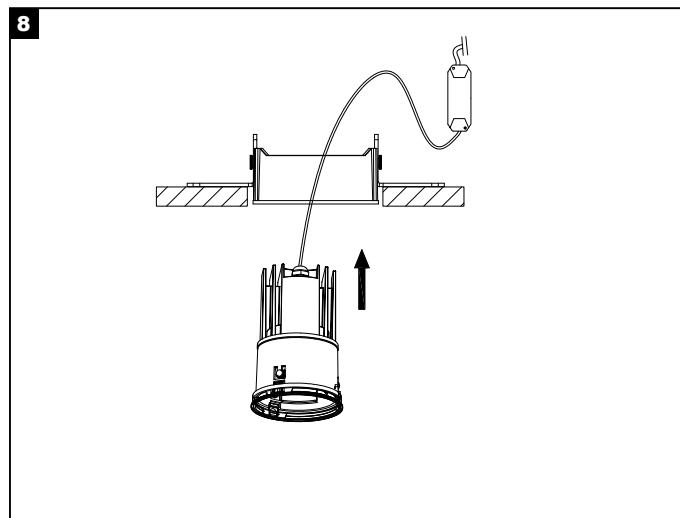

Wiring Procedure

1. Turn off the main power switch.
2. Connect the luminaires to the power supply unit.
3. Connect the power supply unit to the electrical network.
4. Turn on the main power switch.

Safety Notice: Ensure the main power switch is turned off during all maintenance and installation procedures.

Warning: Avoid connecting too many luminaires in parallel to a single power supply unit to prevent overloading.

DAMO R72 TRIMLESS ADJUSTABLE OVAL HOLE COVER MANUAL

Τοποθέτηση Installation

Η εγκατάσταση του προϊόντος πρέπει να γίνεται από αδειούχο ηλεκτρολόγο εγκαταστάτη. The product must be installed by a licensed electrical installer.

DAMO R72 TRIMLESS ADJUSTABLE OVAL HOLE COVER MANUAL

DAMO R72 TRIMLESS ADJUSTABLE OVAL HOLE COVER

DAMO by BARISLIGHT

DAMO R82 RECESSED

SKU: AGRD82

DIMENSIONS (Ø×H):	82 × 105 mm
CUT-OUT (Ø):	75 mm
IP RATING:	IP44/IP65
WATTAGE:	8/12/15W
CCT:	2700K/3000K/4000K/5000K
CRI:	Ra90
BEAM ANGLE:	11D/18D/25D/38D/50D
DIMMING:	On/Off, Triac, 1-10V, DALI
FRAME FINISH:	<input type="radio"/> <input type="radio"/>
REFLECTOR:	<input type="radio"/> <input type="radio"/> <input type="radio"/> <input type="radio"/>