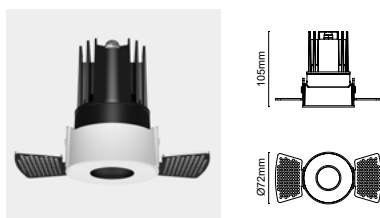

DAMO R82 TRIMLESS PINHOLE COVER

SKU: AGTD72PC

DIMENSIONS (Ø×H):	72 × 105 mm
CUT-OUT (Ø):	80 mm
IP RATING:	IP44/IP65
WATTAGE:	8/12/15W
CCT:	2700K/3000K/4000K/5000K
CRI:	Ra90
BEAM ANGLE:	11D/18D/25D/38D/50D
DIMMING:	On/Off, Triac, 1-10V, DALI
COVER COLOR:	☐ ☐