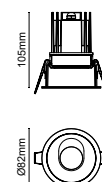

DAMO R82 RECESSED ADJUSTABLE OVAL HOLE COVER

SKU: AGRD82JOC

DIMENSIONS (Ø×H):	82 × 105 mm
CUT-OUT (Ø):	75 mm
IP RATING:	IP44/IP65
TILTABLE:	30°
WATTAGE:	8/12/15W
CCT:	2700K/3000K/4000K/5000K
CRI:	Ra90
BEAM ANGLE:	11D/18D/25D/38D/50D
DIMMING:	On/Off, Triac, 1-10V, DALI
FRAME FINISH:	☐ ☐
COVER COLOR:	☐ ☐