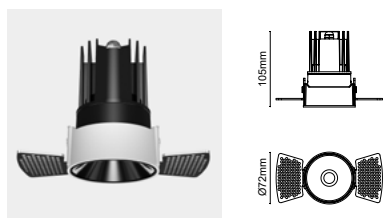

DAMO R82 TRIMLESS PINHOLE REFLECTOR

SKU: AGTD72PR

DIMENSIONS (Ø×H):	72 × 105 mm
CUT-OUT (Ø):	80 mm
IP RATING:	IP44/IP65
WATTAGE:	8/12/15W
CCT:	2700K/3000K/4000K/5000K
CRI:	Ra90
BEAM ANGLE:	15D/21D/26D/38D/50D
DIMMING:	On/Off, Triac, 1-10V, DALI
REFLECTOR:	☐ ☐ ☐ ☐ ☐