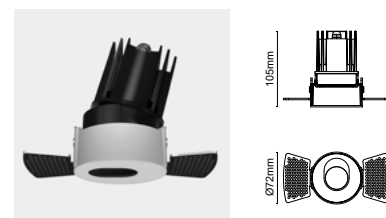

DAMO R82 TRIMLESS ADJUSTABLE OVAL HOLE COVER

SKU: AGTD72JOC

DIMENSIONS (Ø×H):	72 × 105 mm
CUT-OUT (Ø):	80 mm
IP RATING:	IP44/IP65
TILTABLE:	30°
WATTAGE:	8/12/15W
CCT:	2700K/3000K/4000K/5000K
CRI:	Ra90
BEAM ANGLE:	11D/18D/25D/38D/50D
DIMMING:	On/Off, Triac, 1-10V, DALI
COVER COLOR:	☐ ☐