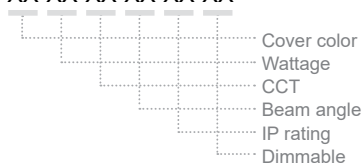

DAMO R72 TRIMLESS ADJUSTABLE OVAL HOLE COVER

ΠΕΡΙΕΧΟΜΕΝΑ | CONTENTS

Datasheet	1
Output	3
Manual	4

SKU: AGTD72JOC- XX-XX-XX-XX-XX-XX