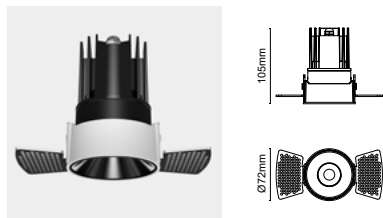

DAMO R72 TRIMLESS ADJUSTABLE OVAL HOLE COVER

DAMO by BARISLIGHT

DAMO R82 TRIMLESS

SKU: AGTD72

DIMENSIONS (Ø×H):	72 × 105 mm
CUT-OUT (Ø):	80 mm
IP RATING:	IP44/IP65
WATTAGE:	8/12/15W
CCT:	2700K/3000K/4000K/5000K
CRI:	Ra90
BEAM ANGLE:	11D/18D/25D/38D/50D
DIMMING:	On/Off, Triac, 1-10V, DALI
REFLECTOR:	☐ ☐ ☐ ☐ ☐