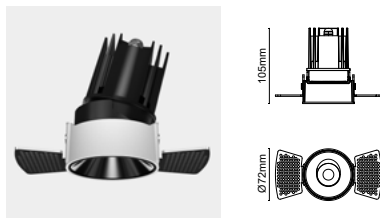

DAMO R82 TRIMLESS ADJUSTABLE

SKU: AGTD72J

DIMENSIONS (Ø×H):	72 × 105 mm
CUT-OUT (Ø):	80 mm
IP RATING:	IP44/IP65
TILTABLE:	30°
WATTAGE:	8/12/15W
CCT:	2700K/3000K/4000K/5000K
CRI:	Ra90
BEAM ANGLE:	11D/18D/25D/38D/50D
DIMMING:	On/Off, Triac, 1-10V, DALI
REFLECTOR:	● ○ ● ● ●