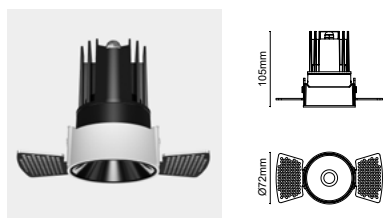

DAMO R82 TRIMLESS PINHOLE REFLECTOR

SKU: AGTD72PR

DIMENSIONS (Ø×H):	72 × 105 mm
CUT-OUT (Ø):	80 mm
IP RATING:	IP44/IP65
WATTAGE:	8/12/15W
CCT:	2700K/3000K/4000K/5000K
CRI:	Ra90
BEAM ANGLE:	15D/21D/26D/38D/50D
DIMMING:	On/Off, Triac, 1-10V, DALI
REFLECTOR:	● ○ ● ● ●