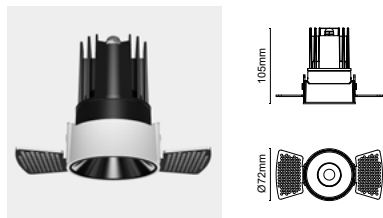

DAMO R82 RECESSED ADJUSTABLE OVAL HOLE COVER

DAMO by BARISLIGHT

DAMO R82 TRIMLESS

SKU: AGTD72

DIMENSIONS (Ø×H):	72 × 105 mm
CUT-OUT (Ø):	80 mm
IP RATING:	IP44/IP65
WATTAGE:	8/12/15W
CCT:	2700K/3000K/4000K/5000K
CRI:	Ra90
BEAM ANGLE:	11D/18D/25D/38D/50D
DIMMING:	On/Off, Triac, 1-10V, DALI
REFLECTOR:	● ○ ● ● ●