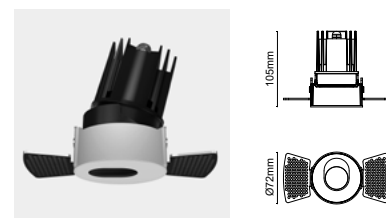

DAMO R82 TRIMLESS ADJUSTABLE OVAL HOLE COVER

SKU: AGTD72JOC

DIMENSIONS (Ø×H):	72 × 105 mm
CUT-OUT (Ø):	80 mm
IP RATING:	IP44/IP65
TILTABLE:	30°
WATTAGE:	8/12/15W
CCT:	2700K/3000K/4000K/5000K
CRI:	Ra90
BEAM ANGLE:	11D/18D/25D/38D/50D
DIMMING:	On/Off, Triac, 1-10V, DALI
COVER COLOR:	● ○