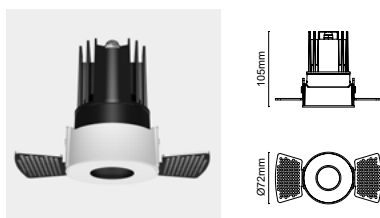

DAMO R82 TRIMLESS PINHOLE COVER

SKU: AGTD72PC

DIMENSIONS (Ø×H):	72 × 105 mm
CUT-OUT (Ø):	80 mm
IP RATING:	IP44/IP65
WATTAGE:	8/12/15W
CCT:	2700K/3000K/4000K/5000K
CRI:	Ra90
BEAM ANGLE:	11D/18D/25D/38D/50D
DIMMING:	On/Off, Triac, 1-10V, DALI
COVER COLOR:	● ○