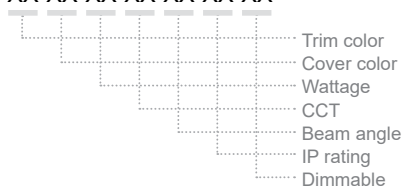

DAMO R82 RECESSED ADJUSTABLE OVAL HOLE COVER

ΠΕΡΙΕΧΟΜΕΝΑ | CONTENTS

Datasheet	1
Output	3
Manual	4

SKU: AGRD82JOC - XX-XX-XX-XX-XX-XX-XX