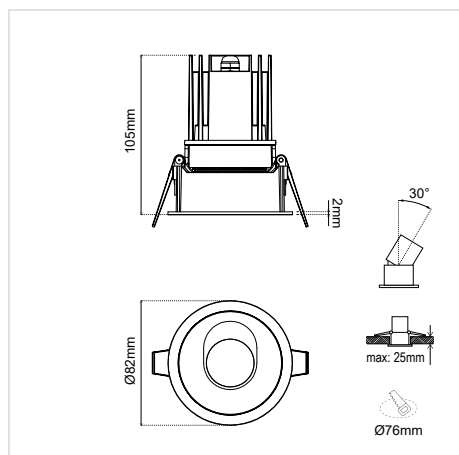

DATASHEET

GENERAL INFORMATION

MODEL:	Downlight
APPLICATION:	Indoor / Outdoor
MOUNTING SURFACE:	Ceiling
MOUNTING TYPE:	Recessed
MATERIAL:	Aluminium
COLOR (BODY):	Black
TILTABLE:	30°
CABLE INCLUDED:	Yes
DRIVER INCLUDED:	Yes
LIFETIME:	50000 hours
WARRANTY:	3 years (5 years upon request)
ORIGIN:	PRC

DIMENSIONS

DIMENSIONS:	Ø 82 × H 105 mm
CUT-OUT DIMENSIONS:	Ø 76 mm
MAX CEILING THICKNESS:	25 mm

ILLUMINANT

LIGHT SOURCE:	Bridgelux LED
VOLTAGE:	230VAC
CRI:	Ra>90
UGR:	<13
LPW @3000K, Ra90:	65~94lm/W (11° 57lm/W)

CONFIGURATION OPTIONS

*TRIM COLOR:

Black	(BL)	
White	(WH)	

*COVER COLOR:

Black	(BL)	
White	(WH)	

Continued on next page →