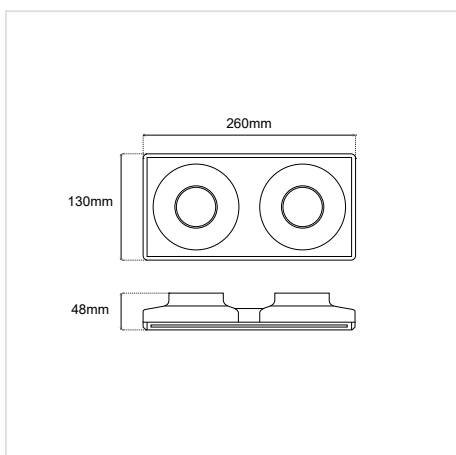

ROUND DOUBLE GYPSUM TRIMLESS DOWNLIGHT 260×130×45 GU10

SKU: 28050105-121

GENERAL INFORMATION

APPLICATION:	Indoor
MOUNTING SURFACE:	Ceiling
MOUNTING TYPE:	Recessed
MATERIAL (MAIN):	Gypsum
COLOR:	Natural
FIXTURE TYPE:	Conventional
DIMENSIONS (W×H×L):	260 × 48 × 130 mm
IP RATING:	IP20
ELECTRICAL PROTECTION:	Class II
SOCKET:	GU10
NUMBER OF LAMPS:	2
VOLTAGE:	230VAC
LIGHT BEAM / DIRECTION:	Single Light Direction