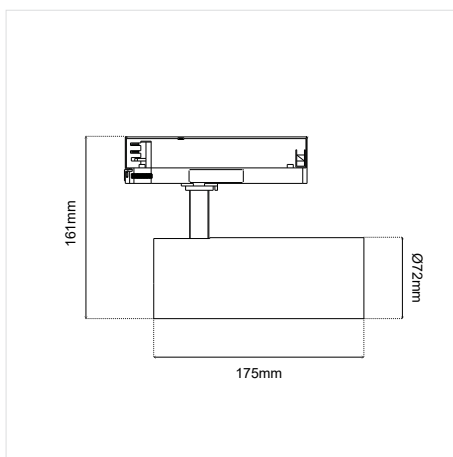

## GENERAL INFORMATION

APPLICATION	Indoor
MOUNTING	Track-mounted
TRACK TYPE	6-Wire / 3-Phase
INSTALLATION TYPE	Mains Voltage Track, Tool-free installation
MATERIAL	Aluminium
COLOR	Black
DIMENSIONS (Ø×H)	Ø72×175mm
ROTATION	90° vertical / 355° horizontal
IP RATING	IP20
HEAT DISSIPATION	Cold-forged aluminium housing
OPTICS	Interchangeable metalized thermoplastic lens
LENS TYPE	High-efficiency optical lens
POWER	25W
CCT	2700K–6000K Tunable
CRI	Ra >90
BEAM ANGLE	60D
SDCM	<3
LED LUMEN	~2700–2800 lm
SYSTEM LUMEN	~2000 lm
EFFICACY	~80–85 lm/W
DIMMABLE	DALI
WARRANTY	3 years
ORIGIN	PRC