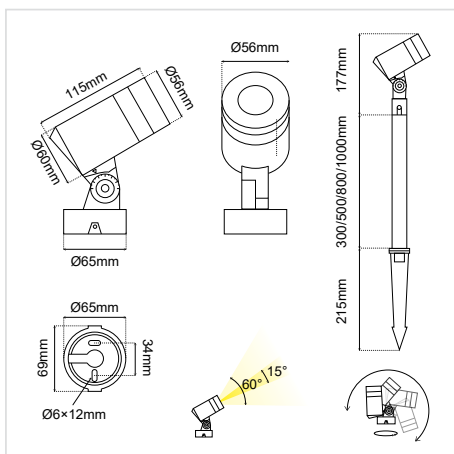

## DATASHEET

### GENERAL INFORMATION

APPLICATION:	Outdoor
MOUNTING SURFACE:	Wall / Ground
MOUNTING TYPE:	Surface mounted
MATERIAL:	Die-casting aluminum housing with powder coating
GLASS:	Tempered glass
DIMENSIONS (Ø×L):	60 × 115 mm
IP:	IP66
IK:	IK05
WARRANTY:	5 years
ORIGIN:	PRC

### ILLUMINANT

LED TYPE:	CREE COB
WATTAGE:	6W
BEAM ANGLE:	15-60D Adjustable
LUMINOUS FLUX:	380 lm