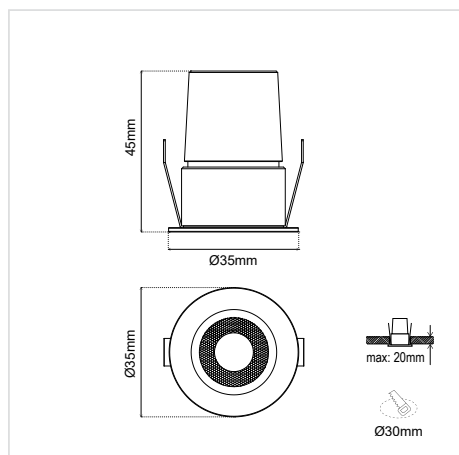

DIMENSIONS

DIMENSIONS:	Ø 35 × H 45 mm
CUT-OUT DIMENSIONS:	Ø 30 mm
MAX CEILING THICKNESS:	20 mm

ILLUMINANT

LIGHT SOURCE:	LUMINUS / Bridgelux LED
VOLTAGE:	230VAC
LED POWER:	2.52W
SYSTEM POWER:	3W
CRI:	Ra90
UGR:	<19 anti-glare
LPW @3000K, Ra90:	52~70lm/W
DIMMABLE:	No