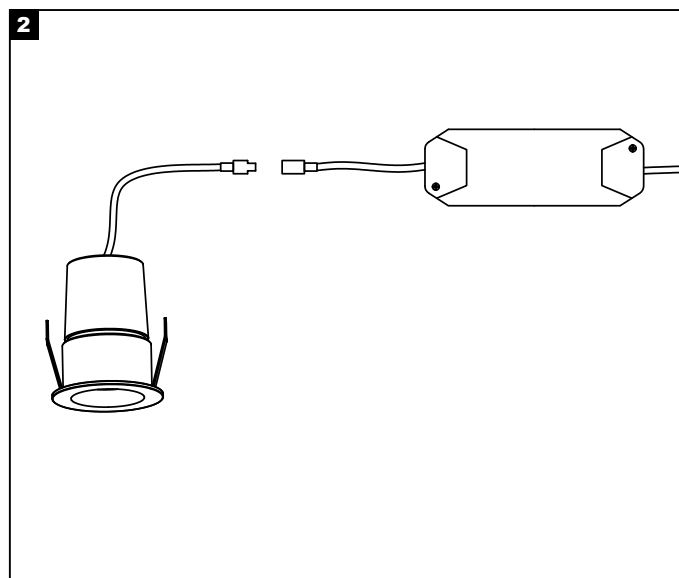

MYIA R35 RECESSED MANUAL

Τοποθέτηση Installation