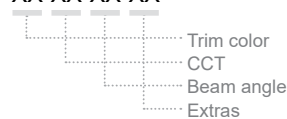

MYIA R35 RECESSED

ΠΕΡΙΕΧΟΜΕΝΑ | CONTENTS

Datasheet 1
Manual 3
Myia Catalog 5

SKU: **AGRD35-XX-XX-XX-XX**