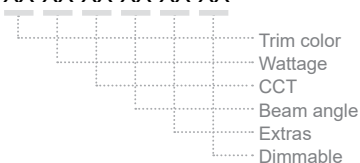

MYIA R45 RECESSED

ΠΕΡΙΕΧΟΜΕΝΑ | CONTENTS

Datasheet 1
Manual 3
Myia Catalog 5

SKU: **AGRD45-XX-XX-XX-XX-XX-XX**