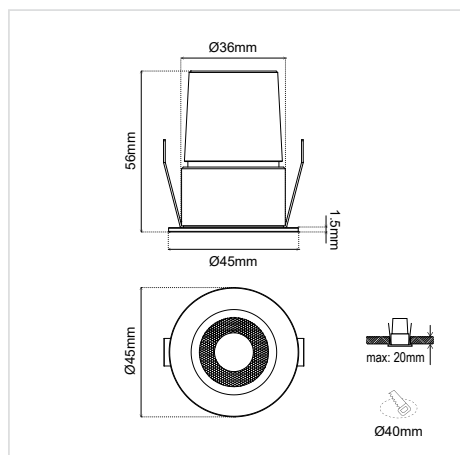

### DIMENSIONS

DIMENSIONS:	Ø 45 × H 56 mm
CUT-OUT DIMENSIONS:	Ø 40 mm
MAX CEILING THICKNESS:	20 mm