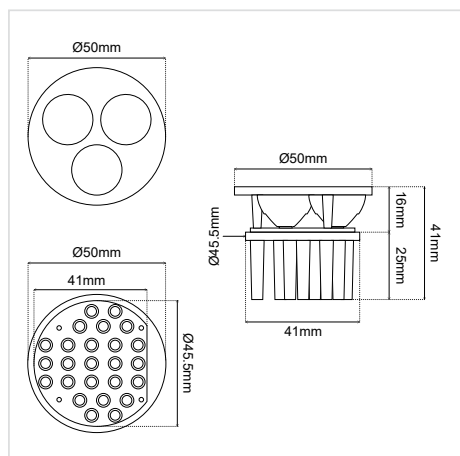

RETROFIT ES50

SKU: RES50-XX-XX-XX-XX

DATASHEET

GENERAL INFORMATION

APPLICATION:	Indoor
MOUNTING:	Retrofit
MATERIAL:	Aluminium / PC
IP CLASSIFICATION:	IP20
DIMENSIONS (Ø×L):	50 × 41 mm
CABLE INCLUDED:	Yes
DRIVER INCLUDED:	No
LED:	Cree
LED QUANTITY:	3 LEDs
CRI:	Ra80 (Ra90 upon request)
LIFETIME:	30000 hours
WARRANTY:	3–5 years (*5 years upon request)
ORIGIN:	Greece

CONFIGURATION OPTIONS

*WATTAGE:	*CCT:	OUTPUT:	*BEAM ANGLE:
3W (3W)	2200K (22K)	70 lm/W	10D (10D)
6W (6W)	2700K (27K)	100 lm/W	16D (16D)
	3000K (30K)	110 lm/W	24D (24D)
	4000K (40K)	120 lm/W	40D (40D)
	5000K (50K)	120 lm/W	
	6000K (60K)	125 lm/W	

*VOLTAGE/CURRENT:	*DIMMABLE:
24VDC (V2)	Dimmable (D)
350mA (V5)	On/Off (_)
500mA (V6)	
700mA (V7)	
1050mA (V100)	

* Υποχρεωτική επιλογή / Mandatory option

ΔΗΜΙΟΥΡΓΙΑ ΚΩΔΙΚΟΥ ΠΡΟΪΟΝΤΟΣ / PRODUCT CODE GENERATOR:
RES50 - Wattage - CCT - Beam angle - Voltage/Current - Dimmable

ΠΑΡΑΔΕΙΓΜΑ / EXAMPLE:
RES50-3W-30K-24D-V5-
 for RETROFIT ES50, 3W, 24D, 350mA, On/Off