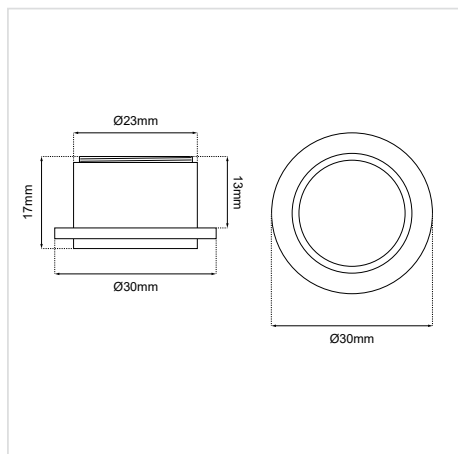

## GENERAL INFORMATION

APPLICATION:	Indoor
MOUNTING:	Retrofit
MATERIAL:	Aluminium
IP CLASSIFICATION:	IP20
DIMENSIONS (Ø×L):	30 × 17 mm
CABLE INCLUDED:	Yes
DRIVER INCLUDED:	No
LED TYPE:	SMD 3535 / 5050
LED QUANTITY:	1 LED
WATTAGE:	1-3W
LIFETIME:	50000 hours
WARRANTY:	3-5 years (*5 years upon request)
ORIGIN:	Greece

\* Υποχρεωτική επιλογή / Mandatory option

ΔΗΜΙΟΥΡΓΙΑ ΚΩΔΙΚΟΥ ΠΡΟΪΟΝΤΟΣ /  
PRODUCT CODE GENERATOR:  
**RER30 - CCT - CRI - Beam angle -  
Voltage/Current - Dimmable**

ΠΑΡΑΔΕΙΓΜΑ / EXAMPLE:  
**RER30-30K-20-V5-  
for RETROFIT R30 1L PL20 ALU,  
3000K, 20D, 350mA, On/Off**