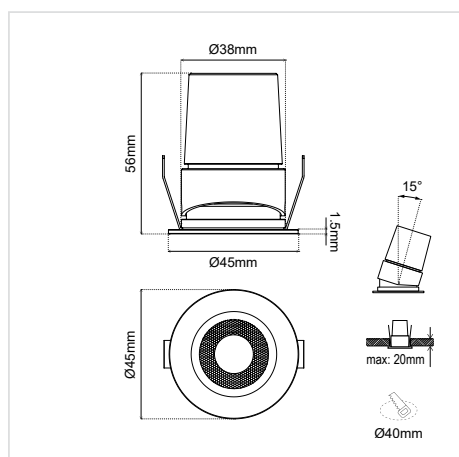

### DIMENSIONS

DIMENSIONS:	Ø 45 × H 56 mm
CUT-OUT DIMENSIONS:	Ø 40 mm
MAX CEILING THICKNESS:	20 mm