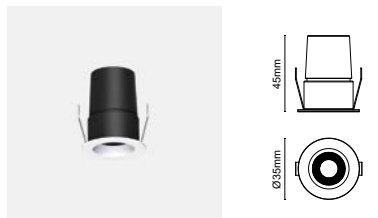

MYIA R45 RECESSED ADJUSTABLE

MYIA by BARISLIGHT

MYIA R35 RECESSED

SKU: AGRD35

DIMENSIONS (Ø×H):	35 × 45 mm
CUT-OUT (Ø):	30 mm
IP RATING:	IP20
WATTAGE:	3W
CCT:	2700K/3000K/4000K
CRI:	Ra90
BEAM ANGLE:	15D/18D/32D/50D
DIMMING:	On/Off
FRAME FINISH:	● ○